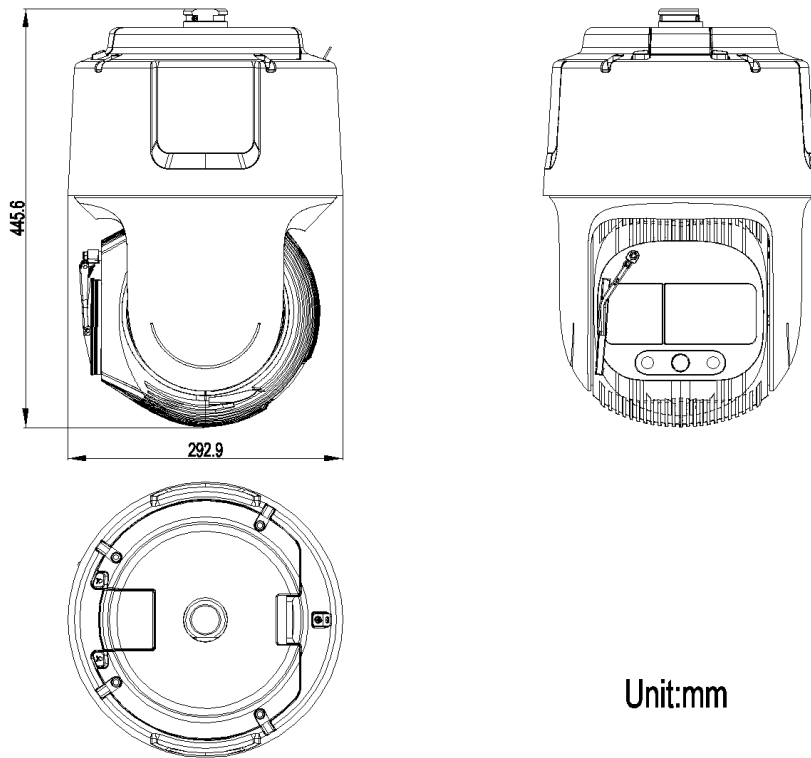

Unit:mm

▪ **Accessory**

▪ **Optional**

DS-1603ZJ-Pole-P Vertical Pole Mount	DS-1668ZJ(20)-P Pendant Mount	DS-1603ZJ-P Wall Mount	DS-1668ZJ-P Pendant Mount	DS-1619ZJ-HP2 Gooseneck Mount