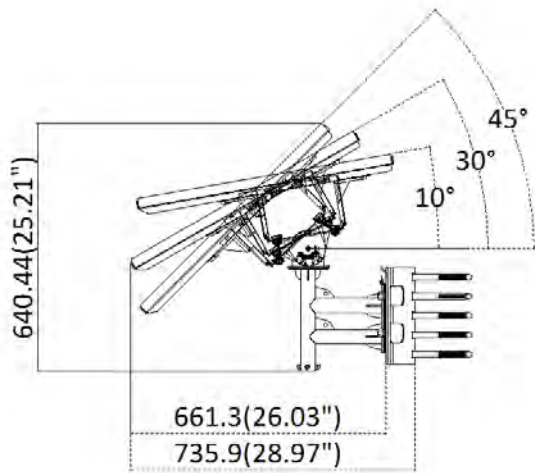

Wireless (Mobile Communication)	
Frequency	DS-2DE5425IWG-K/4G: LTE FDD/LTE TDD/WCDMA/HSPA+/GSM/GPRS/EDGE DS-2DE5425IWG-K/4G(US): LTE FDD/WCDMA DS-2DE5425IWG-K/4G(LA): LTE FDD/LTE TDD/WCDMA/HSPA+/GSM/GPRS/EDGE DS-2DE5425IWG-K/4G(JP): LTE FDD/LTE TDD/WCDMA/HSPA+
Standard	DS-2DE5425IWG-K/4G: LTE FDD: Band 1,3,5,7,8,20,28 LTE TDD: Band 38,40,41 WCDMA/HSPA+:Band 1,5,8 GSM/GPRS/EDGE:850/900/1800MH DS-2DE5425IWG-K/4G(US): LTE FDD: Band 2,4,5,12,13,17,66,71 WCDMA: Band 2,4,5 DS-2DE5425IWG-K/4G(LA): LTE FDD: Band 1,2,3,4,5,7,8,12,17,28,66 LTE TDD: Band 38,40 WCDMA/HSPA+:Band 1,2,3,4,5,8 GSM/GPRS/EDGE:850/900/1800/1900MHz DS-2DE5425IWG-K/4G(JP): LTE FDD:Band1,3,8,11,18,19,21,26,28 LTE TDD:Band41 WCDMA/HSPA+:Band1,6,8,19
Interface	
On-board Storage	Built-in memory card slot, support microSD card, up to 512 GB, Built-in 256 GB eMMC storage
Power Output	12 VDC, max. 1000 mA
Communication Interface	RJ45, self-adaptive 10 M/100 M Ethernet port
Alarm Input	2 alarm inputs
Audio Input	1 audio input, 2.0 to 2.4 Vp-p, 1k Ohm±10%
Audio Output	1 audio output, line level, impedance: 600 Ω
General	
Power	12 VDC
Power Consumption and Current	Max. 20 W (including max. 7 W for IR and max. 1.6 W for heater);
Operating Conditions	-30 °C to 65 °C (-22 °F to 149 °F)
Reset	yes
Demist	yes
Material	Metal
Dimensions	Ø208 mm × 344.8 mm
Weight	Approx. 3.5 kg (7.7 lb.) With Package Weight: Approx. 35.3 kg (77.8 lb.)
Battery	
Battery Type	Lithium

▪ Available Model

- DS-2DE5425IWG-K/4G
- DS-2DE5425IWG-K/4G(US)
- DS-2DE5425IWG-K/4G(LA)
- DS-2DE5425IWG-K/4G(JP)

▪ Dimension

Pole Mount

▪ **Accessory**

▪ **Optional**

DS-1602ZJ-Corner Corner mount	DS-1661ZJ Pendant Mount	DS-1602ZJ-Pole Vertical pole mount
		