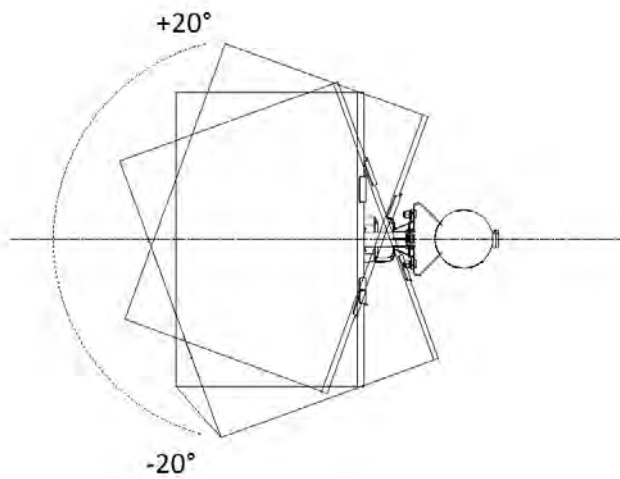

Pole Mount

▪ **Accessory**

▪ **Optional**

DS-1602ZJ-Corner Corner mount	DS-1661ZJ Pendant Mount	DS-1602ZJ-Pole Vertical pole mount