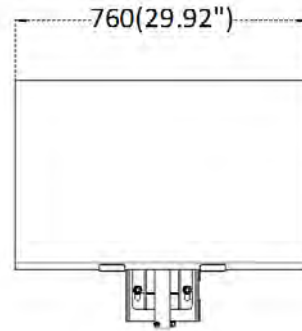

Pole Mount

▪ **Accessory**

▪ **Optional**

DS-1602ZJ-Corner Corner mount	DS-1661ZJ Pendant Mount	DS-1602ZJ-Pole Vertical pole mount