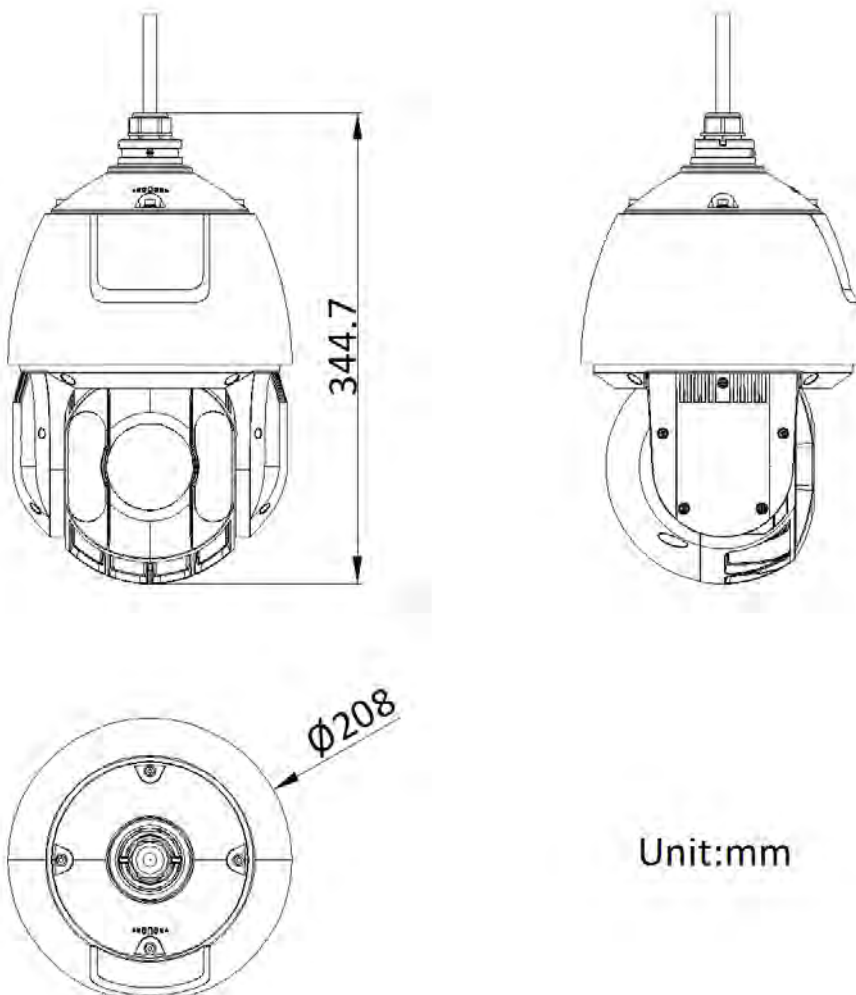

Battery Voltage	10.8 V
Capacity	360 WH (90 WH for each battery)
Operating Temperature	Charging: -20 °C to 45 °C (-4 °F to 113 °F) Discharging: -20 °C to 60 °C (-4 °F to 140 °F)
Cycle Lifetime	Performance mode: 5 days, Proactive mode: 8 days, Standby mode: 80 days *in cloudy/rainy days (25 °C)
Battery Life	More than 500 cycles
Battery Weight	Approx. 2.74 kg (6.0 lb.) (0.685 kg (1.5 lb.) for each battery)
Approval	
Protection	IP66 Standard; 6000 V Lightning Protection, Surge Protection and Voltage Transient Protection

▪ Available Model

- DS-2DE5425IWG-K/4G
- DS-2DE5425IWG-K/4G(US)
- DS-2DE5425IWG-K/4G(LA)
- DS-2DE5425IWG-K/4G(JP)

▪ Dimension