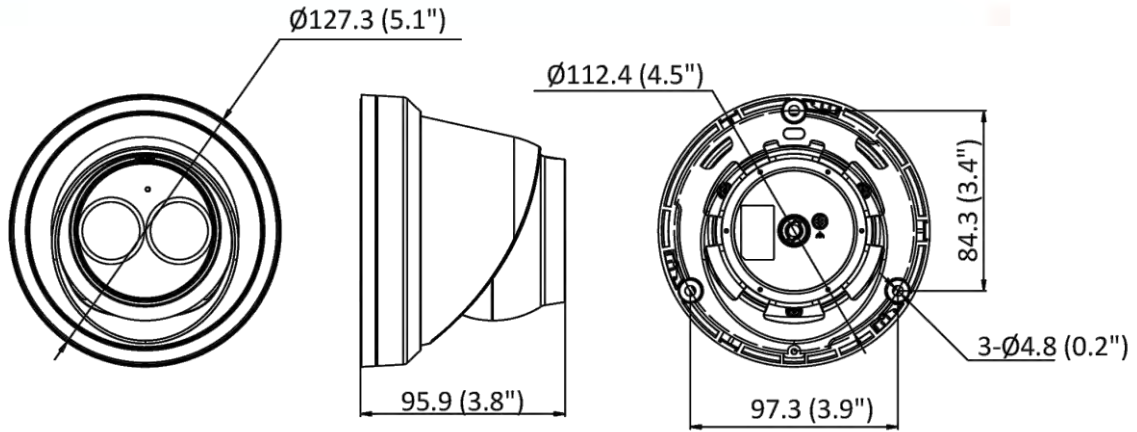

Unit: mm (inch)

▪ **Accessory**

▪ **Optional**

DS-1271ZJ-130-TRL Pendant Mount	DS-1276ZJ-SUS (Black) Corner Mount	DS-1281ZJ-M (Black) Inclined Ceiling Mount	DS-1275ZJ-SUS Vertical Pole Mount	DS-1271ZJ-130-TRL (Black) Pendant Mount
DS-1280ZJ-DM8 (Black) Junction Box	DS-1281ZJ-M Inclined ceiling mount	DS-1273ZJ-130B-TRL Wall mount	DS-1276ZJ-SUS Corner mount	DS-1275ZJ-SUS (Black) Vertical Pole Mount
DS-1273ZJ-130-TRL (Black) Wall Mount	DS-1280ZJ-DM8 Junction box	DS-1273ZJ-130-TRL Wall mount