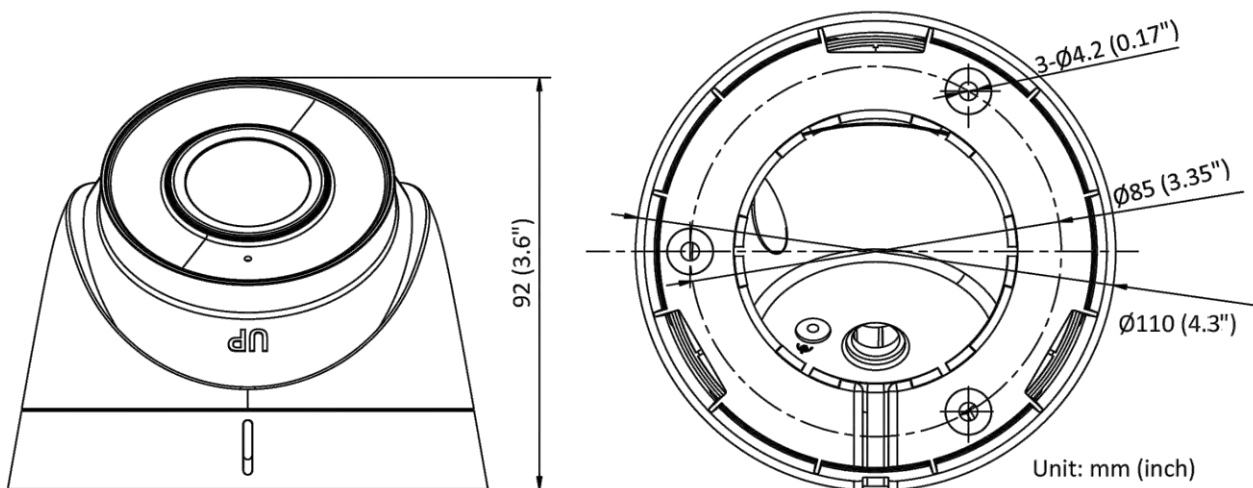

Environment	CE-RoHS (2011/65/EU); WEEE (2012/19/EU); Reach (Regulation (EC) No 1907/2006)
Protection	IP67 (IEC 60529-2013)

▪ Available Model

DS-2CD3351G0-IUF (2.8/4 mm)

▪ Typical Application

Hikvision products are classified into three levels according to their anti-corrosion performance. Refer to the following description to choose for your using environment.

This model has NO SPECIFIC PROTECTION.

Level	Description
Top-level protection	Hikvision products at this level are equipped for use in areas where professional anti-corrosion protection is a must. Typical application scenarios include coastlines, docks, chemical plants, and more.
Moderate protection	Hikvision products at this level are equipped for use in areas with moderate anti-corrosion demands. Typical application scenarios include coastal areas about 2 kilometers (1.24 miles) away from coastlines, as well as areas affected by acid rain.
No specific protection	Hikvision products at this level are equipped for use in areas where no specific anti-corrosion protection is needed.

▪ Dimension

▪ Accessory

▪ Optional