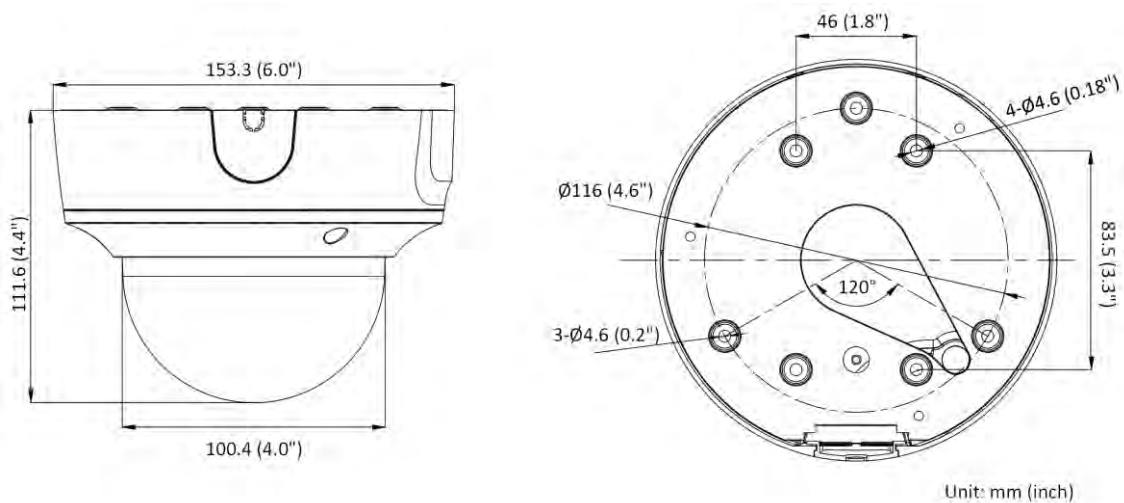

Approval	
EMC	FCC SDoC (47 CFR Part 15, Subpart B); CE-EMC (EN 55032: 2015, EN 61000-3-2: 2014, EN 61000-3-3: 2013, EN 50130-4: 2011 +A1: 2014); RCM (AS/NZS CISPR 32: 2015); IC VoC (ICES-003: Issue 6, 2016); KC (KN 32: 2015, KN 35: 2015)
Safety	UL (UL 60950-1); CB (IEC 60950-1:2005 + Am 1:2009 + Am 2:2013, IEC 62368-1:2014); CE-LVD (EN 60950-1:2005 + Am 1:2009 + Am 2:2013, IEC 62368-1:2014); BIS (IS 13252(Part 1):2010+A1:2013+A2:2015); LOA (IEC/EN 60950-1)
Environment	CE-RoHS (2011/65/EU); WEEE (2012/19/EU); Reach (Regulation (EC) No 1907/2006)
Protection	IP67 (IEC 60529-2013), IK10 (IEC 62262:2002)

▪ Available Model

DS-2CD3726G2T-IZS (2.7 to 13.5 mm, 7 to 35 mm)

▪ Dimension

▪ Accessory

▪ Included