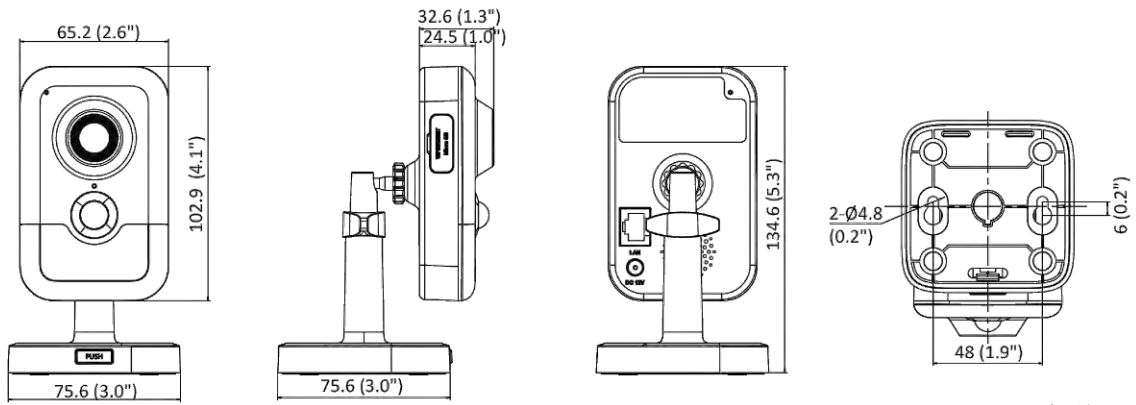

Web Client Language	33 languages English, Russian, Estonian, Bulgarian, Hungarian, Greek, German, Italian, Czech, Slovak, French, Polish, Dutch, Portuguese, Spanish, Romanian, Danish, Swedish, Norwegian, Finnish, Croatian, Slovenian, Serbian, Turkish, Korean, Traditional Chinese, Thai, Vietnamese, Japanese, Latvian, Lithuanian, Portuguese (Brazil), Ukrainian
General Function	Anti-flicker, heartbeat, password reset via email, pixel counter
Storage Conditions	-10 °C to 40 °C (14 °F to 104 °F). Humidity 95% or less (non-condensing)
Startup and Operating Conditions	-10 °C to 40 °C (14 °F to 104 °F). Humidity 95% or less (non-condensing)
Camera Material	Plastic
Camera Dimension	2.8 mm and 4 mm: 102.9 mm × 65.2 mm × 32.6 mm (4.1" × 2.6" × 1.3") 2 mm: 102.9 mm × 65.2 mm × 28.8 mm (4.1" × 2.6" × 1.1")
Package Dimension	150 mm × 125 mm × 99 mm (5.9" × 4.9" × 3.9")
Camera Weight	Approx. 120 g (0.3 lb.)
With Package Weight	Approx. 430 g (0.9 lb.)
Approval	
EMC	FCC SDoC (47 CFR Part 15, Subpart B); CE-EMC (EN 55032: 2015, EN 61000-3-2:2019, EN 61000-3-3:2013+A1:2019, EN 50130-4: 2011 +A1: 2014); KC (KN 32: 2015, KN 35: 2015)
Safety	UL (UL 62368-1); CB (IEC 62368-1:2014+A11); CE-LVD (EN 62368-1:2014/A11:2017)
Environment	CE-RoHS (2011/65/EU); WEEE (2012/19/EU); Reach (Regulation (EC) No 1907/2006)

▪ Available Model

DS-2CD2446G2-I (2/2.8/4 mm)

▪ **Dimension**

2 mm Model

Unit: mm (inch)

2.8 and 4 mm Model

Unit: mm (inch)

Distributed by