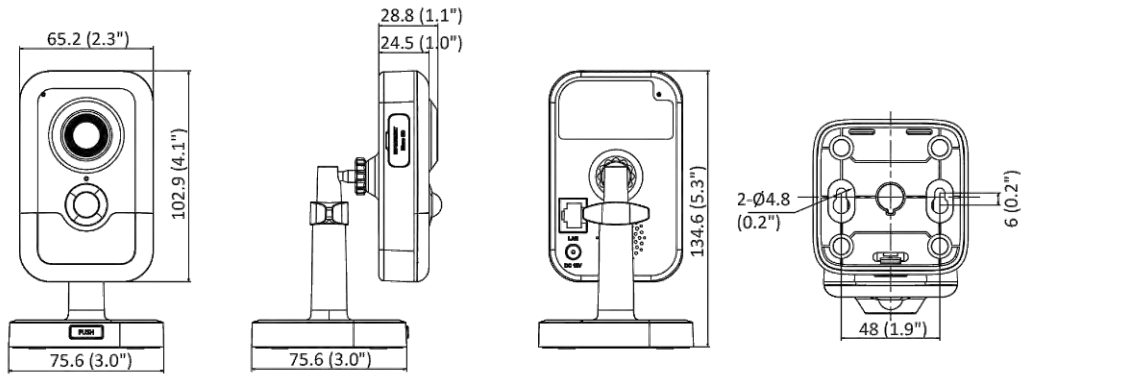

Web Client Language	33 languages English, Russian, Estonian, Bulgarian, Hungarian, Greek, German, Italian, Czech, Slovak, French, Polish, Dutch, Portuguese, Spanish, Romanian, Danish, Swedish, Norwegian, Finnish, Croatian, Slovenian, Serbian, Turkish, Korean, Traditional Chinese, Thai, Vietnamese, Japanese, Latvian, Lithuanian, Portuguese (Brazil), Ukrainian
General Function	Anti-flicker, heartbeat, password reset via email, pixel counter
Storage Conditions	-10 °C to 40 °C (14 °F to 104 °F). Humidity 95% or less (non-condensing)
Startup and Operating Conditions	-10 °C to 40 °C (14 °F to 104 °F). Humidity 95% or less (non-condensing)
Camera Material	Plastic
Camera Dimension	2.8 mm and 4 mm: 102.9 mm × 65.2 mm × 32.6 mm (4.1" × 2.6" × 1.3") 2 mm: 102.9 mm × 65.2 mm × 28.8 mm (4.1" × 2.6" × 1.1")
Package Dimension	150 mm × 125 mm × 99 mm (5.9" × 4.9" × 3.9")
Camera Weight	Approx. 120 g (0.3 lb.)
With Package Weight	Approx. 430 g (0.9 lb.)
Approval	
EMC	FCC SDoC (47 CFR Part 15, Subpart B); CE-EMC (EN 55032: 2015, EN 61000-3-2:2019, EN 61000-3-3:2013+A1:2019, EN 50130-4: 2011 +A1: 2014); KC (KN 32: 2015, KN 35: 2015)
Safety	UL (UL 62368-1); CB (IEC 62368-1:2014+A11); CE-LVD (EN 62368-1:2014/A11:2017)
Environment	CE-RoHS (2011/65/EU); WEEE (2012/19/EU); Reach (Regulation (EC) No 1907/2006)

▪ Available Model

DS-2CD2446G2-I (2/2.8/4 mm)

▪ **Dimension**

2 mm Model

Unit: mm (inch)

2.8 and 4 mm Model

Unit: mm (inch)

Distributed by