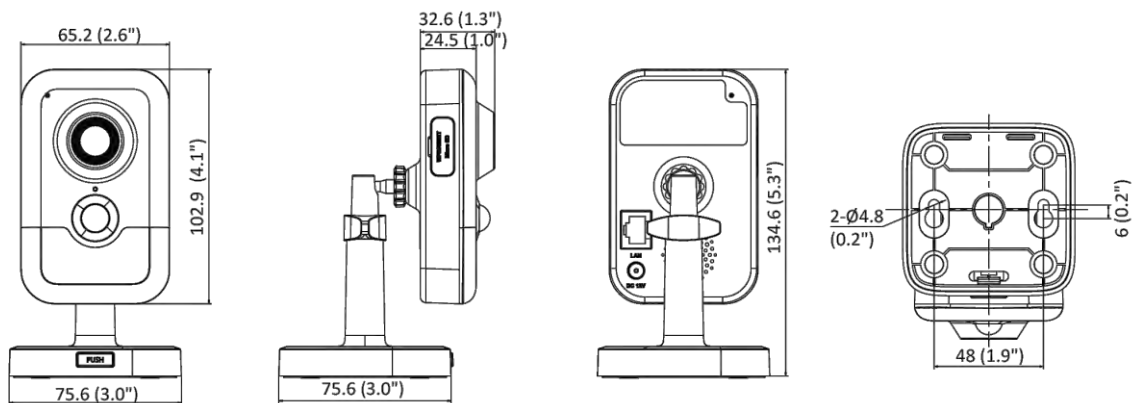

Storage Conditions	-10 °C to 40 °C (14 °F to 104 °F). Humidity 95% or less (non-condensing)
Startup and Operating Conditions	-10 °C to 40 °C (14 °F to 104 °F). Humidity 95% or less (non-condensing)
Camera Material	Plastic
Camera Dimension	102.9 mm × 65.2 mm × 32.6 mm (4.1" × 2.6" × 1.3")
Package Dimension	150 mm × 125 mm × 99 mm (5.9" × 4.9" × 3.9")
Camera Weight	Approx. 120 g (0.3 lb.)
With Package Weight	Approx. 430 g (0.9 lb.)
Approval	
EMC	FCC SDoC (47 CFR Part 15, Subpart B); CE-EMC (EN 55032: 2015, EN 61000-3-2:2019, EN 61000-3-3:2013+A1:2019, EN 50130-4: 2011 +A1: 2014); KC (KN 32: 2015, KN 35: 2015)
Safety	UL (UL 62368-1); CB (IEC 62368-1:2014+A11); CE-LVD (EN 62368-1:2014/A11:2017)
Environment	CE-RoHS (2011/65/EU); WEEE (2012/19/EU); Reach (Regulation (EC) No 1907/2006)

▪ Available Model

DS-2CD2426G2-I (2.8/4 mm)

▪ Dimension

Unit: mm (inch)