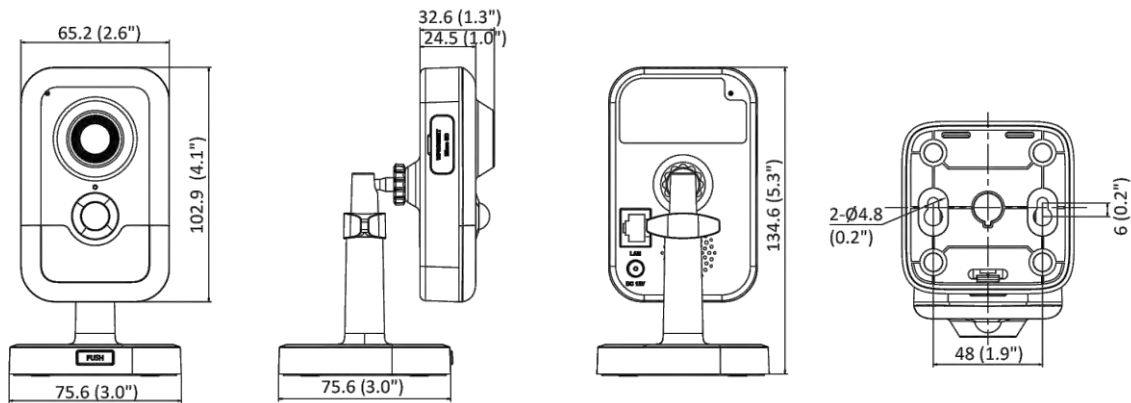

Web Client Language	33 languages English, Russian, Estonian, Bulgarian, Hungarian, Greek, German, Italian, Czech, Slovak, French, Polish, Dutch, Portuguese, Spanish, Romanian, Danish, Swedish, Norwegian, Finnish, Croatian, Slovenian, Serbian, Turkish, Korean, Traditional Chinese, Thai, Vietnamese, Japanese, Latvian, Lithuanian, Portuguese (Brazil), Ukrainian
General Function	Anti-flicker, heartbeat, password reset via email, pixel counter
Storage Conditions	-10 °C to 40 °C (14 °F to 104 °F). Humidity 95% or less (non-condensing)
Startup and Operating Conditions	-10 °C to 40 °C (14 °F to 104 °F). Humidity 95% or less (non-condensing)
Power Supply	12 VDC ± 25% PoE: 802.3af, Class 3
Power Consumption and Current	12 VDC, 0.5 A, max. 5.9 W PoE (802.3af, 36 V to 57 V), 0.13 A to 0.2 A, max. 6.9 W
Power Interface	Ø5.5 mm coaxial power plug
Camera Material	Plastic
Camera Dimension	102.9 mm × 65.2 mm × 32.6 mm (4.1" × 2.6" × 1.3")
Package Dimension	150 mm × 125 mm × 99 mm (5.9" × 4.9" × 3.9")
Camera Weight	Approx. 120 g (0.3 lb.)
With Package Weight	Approx. 340 g (0.7 lb.)
Approval	
EMC	FCC SDoC (47 CFR Part 15, Subpart B); CE-EMC (EN 55032: 2015, EN 61000-3-2: 2014, EN 61000-3-3: 2013, EN 50130-4: 2011 +A1: 2014); KC (KN 32: 2015, KN 35: 2015)
Safety	UL (UL 60950-1); CB (IEC 60950-1:2005 + Am 1:2009 + Am 2:2013, IEC 62368-1:2014); CE-LVD (EN 60950-1:2005 + Am 1:2009 + Am 2:2013, IEC 62368-1:2014)
Environment	CE-RoHS (2011/65/EU) WEEE (2012/19/EU) Reach (Regulation (EC) No 1907/2006)

▪ Available Model

DS-2CD2483G2-I (2.8/4 mm)

Dimension

Unit: mm (inch)

Distributed by

Headquarters

No.555 Qianmo Road, Binjiang District,
Hangzhou 310051, China
T +86-571-8807-5998
overseasbusiness@hikvision.com