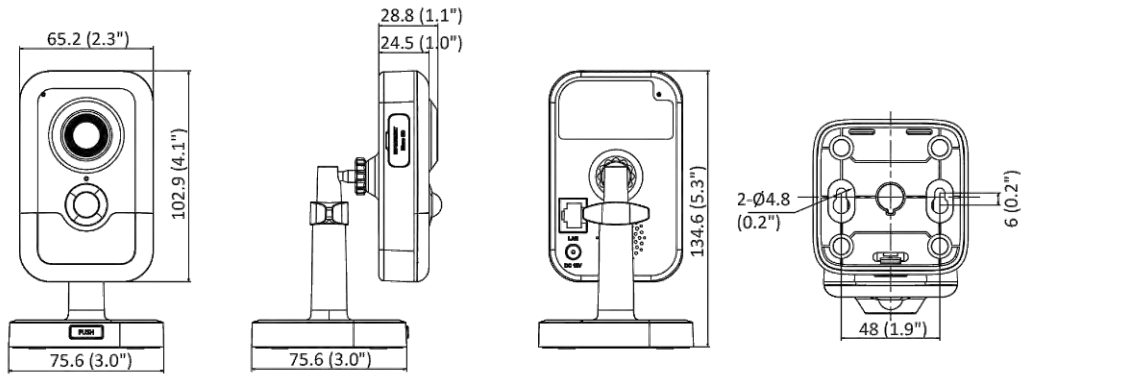

Web Client Language	33 languages English, Russian, Estonian, Bulgarian, Hungarian, Greek, German, Italian, Czech, Slovak, French, Polish, Dutch, Portuguese, Spanish, Romanian, Danish, Swedish, Norwegian, Finnish, Croatian, Slovenian, Serbian, Turkish, Korean, Traditional Chinese, Thai, Vietnamese, Japanese, Latvian, Lithuanian, Portuguese (Brazil), Ukrainian
General Function	Anti-flicker, heartbeat, password reset via email, pixelouner
Storage Conditions	-10 °C to 40 °C (14 °F to 104 °F). Humidity 95% or less (non-condensing)
Startup and Operating Conditions	-10 °C to 40 °C (14 °F to 104 °F). Humidity 95% or less (non-condensing)
Camera Material	Plastic
Camera Dimension	2 mm: 102.9 mm × 65.2 mm × 28.8 mm (4.1" × 2.6" × 1.1") 2.8 mm and 4 mm: 102.9 mm × 65.2 mm × 32.6 mm (4.1" × 2.6" × 1.3")
Package Dimension	150 mm × 125 mm × 99 mm (5.9" × 4.9" × 3.9")
Camera Weight	Approx. 120 g (0.3 lb.)
With Package Weight	Approx. 430 g (0.9 lb.)
<b>Approval</b>	
EMC	FCC SDoC (47 CFR Part 15, Subpart B); CE-EMC (EN 55032: 2015, EN 61000-3-2:2019, EN 61000-3-3:2013+A1:2019, EN 50130-4: 2011 +A1: 2014); KC (KN 32: 2015, KN 35: 2015)
Safety	UL (UL 62368-1); CB (IEC 62368-1:2014+A11); CE-LVD (EN 62368-1:2014/A11:2017)
Environment	CE-RoHS (2011/65/EU); WEEE (2012/19/EU); Reach (Regulation (EC) No 1907/2006)

#### ▪ Available Model

DS-2CD2443G2-I (2/2.8/4 mm)

▪ **Dimension**

2 mm Model

Unit: mm (inch)

2.8 and 4 mm Model

Unit: mm (inch)

Distributed by