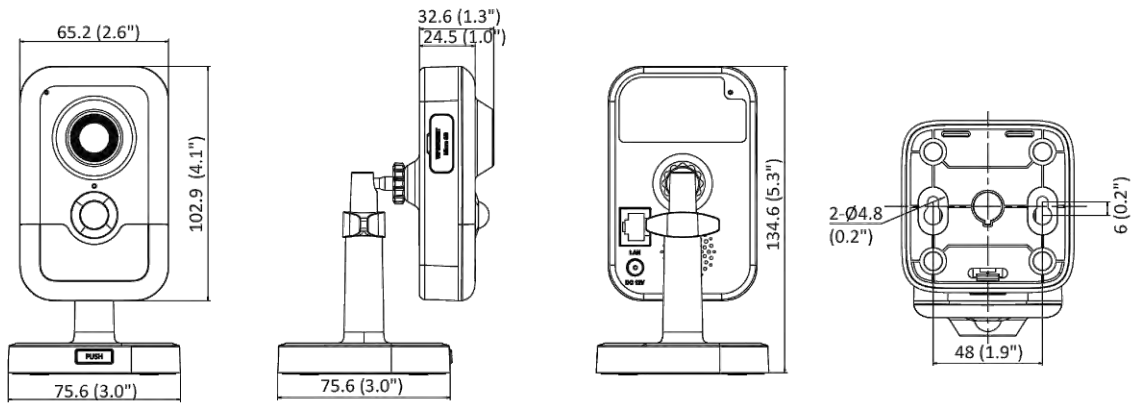

Web Client Language	33 languages English, Russian, Estonian, Bulgarian, Hungarian, Greek, German, Italian, Czech, Slovak, French, Polish, Dutch, Portuguese, Spanish, Romanian, Danish, Swedish, Norwegian, Finnish, Croatian, Slovenian, Serbian, Turkish, Korean, Traditional Chinese, Thai, Vietnamese, Japanese, Latvian, Lithuanian, Portuguese (Brazil), Ukrainian
General Function	Anti-flicker, heartbeat, password reset via email, pixelouner
Storage Conditions	-10 °C to 40 °C (14 °F to 104 °F). Humidity 95% or less (non-condensing)
Startup and Operating Conditions	-10 °C to 40 °C (14 °F to 104 °F). Humidity 95% or less (non-condensing)
Camera Material	Plastic
Camera Dimension	2 mm: 102.9 mm × 65.2 mm × 28.8 mm (4.1" × 2.6" × 1.1") 2.8 mm and 4 mm: 102.9 mm × 65.2 mm × 32.6 mm (4.1" × 2.6" × 1.3")
Package Dimension	150 mm × 125 mm × 99 mm (5.9" × 4.9" × 3.9")
Camera Weight	Approx. 120 g (0.3 lb.)
With Package Weight	Approx. 430 g (0.9 lb.)
<b>Approval</b>	
EMC	FCC SDoC (47 CFR Part 15, Subpart B); CE-EMC (EN 55032: 2015, EN 61000-3-2:2019, EN 61000-3-3:2013+A1:2019, EN 50130-4: 2011 +A1: 2014); KC (KN 32: 2015, KN 35: 2015)
Safety	UL (UL 62368-1); CB (IEC 62368-1:2014+A11); CE-LVD (EN 62368-1:2014/A11:2017)
Environment	CE-RoHS (2011/65/EU); WEEE (2012/19/EU); Reach (Regulation (EC) No 1907/2006)

#### ▪ Available Model

DS-2CD2443G2-I (2/2.8/4 mm)

▪ **Dimension**

2 mm Model

Unit: mm (inch)

2.8 and 4 mm Model

Unit: mm (inch)

Distributed by