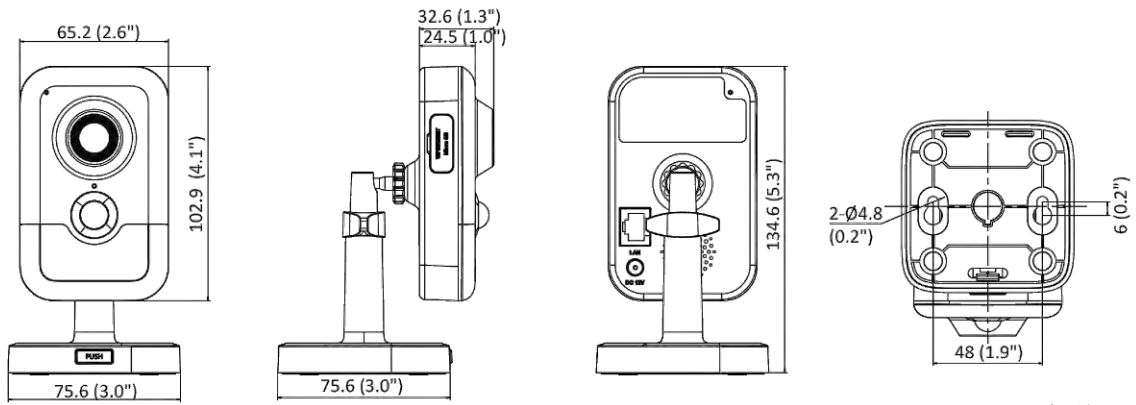

Web Client Language	33 languages English, Russian, Estonian, Bulgarian, Hungarian, Greek, German, Italian, Czech, Slovak, French, Polish, Dutch, Portuguese, Spanish, Romanian, Danish, Swedish, Norwegian, Finnish, Croatian, Slovenian, Serbian, Turkish, Korean, Traditional Chinese, Thai, Vietnamese, Japanese, Latvian, Lithuanian, Portuguese (Brazil), Ukrainian
General Function	Anti-flicker, heartbeat, password reset via email, pixelouner
Storage Conditions	-10 °C to 40 °C (14 °F to 104 °F). Humidity 95% or less (non-condensing)
Startup and Operating Conditions	-10 °C to 40 °C (14 °F to 104 °F). Humidity 95% or less (non-condensing)
Camera Material	Plastic
Camera Dimension	2 mm: 102.9 mm × 65.2 mm × 28.8 mm (4.1" × 2.6" × 1.1") 2.8 mm and 4 mm: 102.9 mm × 65.2 mm × 32.6 mm (4.1" × 2.6" × 1.3")
Package Dimension	150 mm × 125 mm × 99 mm (5.9" × 4.9" × 3.9")
Camera Weight	Approx. 120 g (0.3 lb.)
With Package Weight	Approx. 430 g (0.9 lb.)
Approval	
EMC	FCC SDoC (47 CFR Part 15, Subpart B); CE-EMC (EN 55032: 2015, EN 61000-3-2:2019, EN 61000-3-3:2013+A1:2019, EN 50130-4: 2011 +A1: 2014); KC (KN 32: 2015, KN 35: 2015)
Safety	UL (UL 62368-1); CB (IEC 62368-1:2014+A11); CE-LVD (EN 62368-1:2014/A11:2017)
Environment	CE-RoHS (2011/65/EU); WEEE (2012/19/EU); Reach (Regulation (EC) No 1907/2006)

▪ Available Model

DS-2CD2443G2-I (2/2.8/4 mm)

▪ **Dimension**

2 mm Model

Unit: mm (inch)

2.8 and 4 mm Model

Unit: mm (inch)

Distributed by