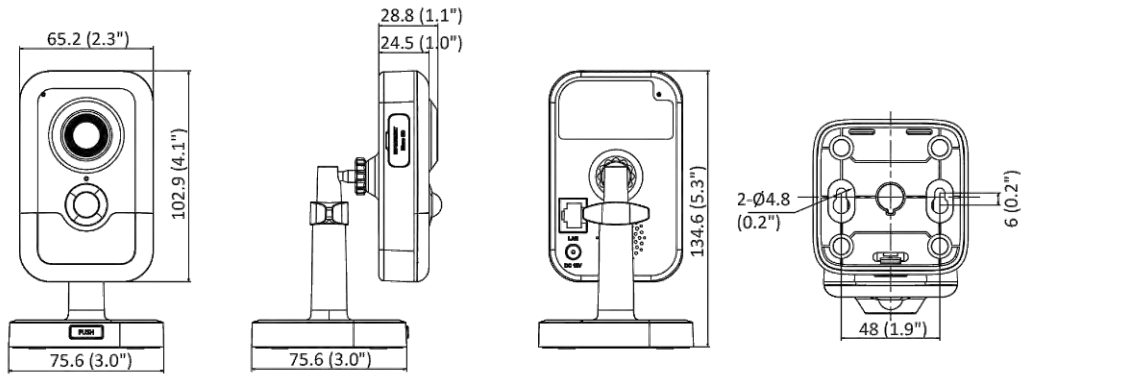

Web Client Language	33 languages English, Russian, Estonian, Bulgarian, Hungarian, Greek, German, Italian, Czech, Slovak, French, Polish, Dutch, Portuguese, Spanish, Romanian, Danish, Swedish, Norwegian, Finnish, Croatian, Slovenian, Serbian, Turkish, Korean, Traditional Chinese, Thai, Vietnamese, Japanese, Latvian, Lithuanian, Portuguese (Brazil), Ukrainian
General Function	Anti-flicker, heartbeat, password reset via email, pixelouner
Storage Conditions	-10 °C to 40 °C (14 °F to 104 °F). Humidity 95% or less (non-condensing)
Startup and Operating Conditions	-10 °C to 40 °C (14 °F to 104 °F). Humidity 95% or less (non-condensing)
Camera Material	Plastic
Camera Dimension	2 mm: 102.9 mm × 65.2 mm × 28.8 mm (4.1" × 2.6" × 1.1") 2.8 mm and 4 mm: 102.9 mm × 65.2 mm × 32.6 mm (4.1" × 2.6" × 1.3")
Package Dimension	150 mm × 125 mm × 99 mm (5.9" × 4.9" × 3.9")
Camera Weight	Approx. 120 g (0.3 lb.)
With Package Weight	Approx. 430 g (0.9 lb.)
Approval	
EMC	FCC SDoC (47 CFR Part 15, Subpart B); CE-EMC (EN 55032: 2015, EN 61000-3-2:2019, EN 61000-3-3:2013+A1:2019, EN 50130-4: 2011 +A1: 2014); KC (KN 32: 2015, KN 35: 2015)
Safety	UL (UL 62368-1); CB (IEC 62368-1:2014+A11); CE-LVD (EN 62368-1:2014/A11:2017)
Environment	CE-RoHS (2011/65/EU); WEEE (2012/19/EU); Reach (Regulation (EC) No 1907/2006)

▪ Available Model

DS-2CD2443G2-I (2/2.8/4 mm)

▪ **Dimension**

2 mm Model

Unit: mm (inch)

2.8 and 4 mm Model

Unit: mm (inch)

Distributed by