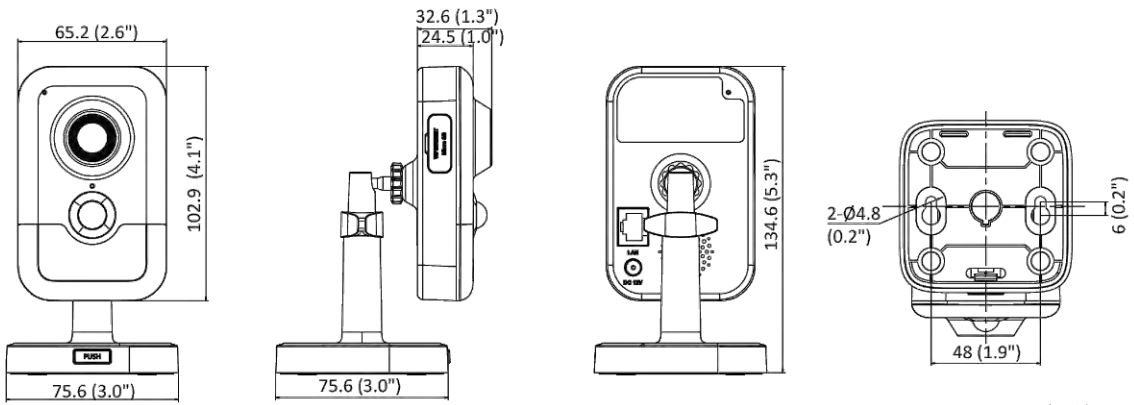

Web Client Language	33 languages English, Russian, Estonian, Bulgarian, Hungarian, Greek, German, Italian, Czech, Slovak, French, Polish, Dutch, Portuguese, Spanish, Romanian, Danish, Swedish, Norwegian, Finnish, Croatian, Slovenian, Serbian, Turkish, Korean, Traditional Chinese, Thai, Vietnamese, Japanese, Latvian, Lithuanian, Portuguese (Brazil), Ukrainian
General Function	Anti-flicker, heartbeat, password reset via email, pixelouther
Storage Conditions	-10 °C to 40 °C (14 °F to 104 °F). Humidity 95% or less (non-condensing)
Startup and Operating Conditions	-10 °C to 40 °C (14 °F to 104 °F). Humidity 95% or less (non-condensing)
Camera Material	Plastic
Camera Dimension	2 mm: 102.9 mm × 65.2 mm × 28.8 mm (4.1" × 2.6" × 1.1") 2.8 mm and 4 mm: 102.9 mm × 65.2 mm × 32.6 mm (4.1" × 2.6" × 1.3")
Package Dimension	150 mm × 125 mm × 99 mm (5.9" × 4.9" × 3.9")
Camera Weight	Approx. 120 g (0.3 lb.)
With Package Weight	Approx. 430 g (0.9 lb.)
Approval	
EMC	FCC SDoC (47 CFR Part 15, Subpart B); CE-EMC (EN 55032: 2015, EN 61000-3-2:2019, EN 61000-3-3:2013+A1:2019, EN 50130-4: 2011 +A1: 2014); KC (KN 32: 2015, KN 35: 2015)
Safety	UL (UL 62368-1); CB (IEC 62368-1:2014+A11); CE-LVD (EN 62368-1:2014/A11:2017)
Environment	CE-RoHS (2011/65/EU); WEEE (2012/19/EU); Reach (Regulation (EC) No 1907/2006)

▪ Available Model

DS-2CD2443G2-I (2/2.8/4 mm)

▪ **Dimension**

2 mm Model

Unit: mm (inch)

2.8 and 4 mm Model

Unit: mm (inch)

Distributed by