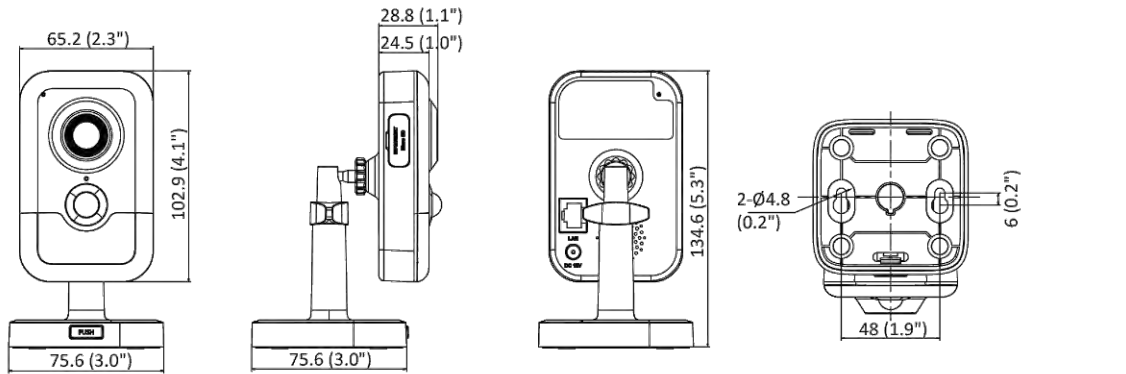

Web Client Language	33 languages English, Russian, Estonian, Bulgarian, Hungarian, Greek, German, Italian, Czech, Slovak, French, Polish, Dutch, Portuguese, Spanish, Romanian, Danish, Swedish, Norwegian, Finnish, Croatian, Slovenian, Serbian, Turkish, Korean, Traditional Chinese, Thai, Vietnamese, Japanese, Latvian, Lithuanian, Portuguese (Brazil), Ukrainian
General Function	Anti-flicker, heartbeat, password reset via email, pixelouther
Storage Conditions	-10 °C to 40 °C (14 °F to 104 °F). Humidity 95% or less (non-condensing)
Startup and Operating Conditions	-10 °C to 40 °C (14 °F to 104 °F). Humidity 95% or less (non-condensing)
Camera Material	Plastic
Camera Dimension	2 mm: 102.9 mm × 65.2 mm × 28.8 mm (4.1" × 2.6" × 1.1") 2.8 mm and 4 mm: 102.9 mm × 65.2 mm × 32.6 mm (4.1" × 2.6" × 1.3")
Package Dimension	150 mm × 125 mm × 99 mm (5.9" × 4.9" × 3.9")
Camera Weight	Approx. 120 g (0.3 lb.)
With Package Weight	Approx. 430 g (0.9 lb.)
Approval	
EMC	FCC SDoC (47 CFR Part 15, Subpart B); CE-EMC (EN 55032: 2015, EN 61000-3-2:2019, EN 61000-3-3:2013+A1:2019, EN 50130-4: 2011 +A1: 2014); KC (KN 32: 2015, KN 35: 2015)
Safety	UL (UL 62368-1); CB (IEC 62368-1:2014+A11); CE-LVD (EN 62368-1:2014/A11:2017)
Environment	CE-RoHS (2011/65/EU); WEEE (2012/19/EU); Reach (Regulation (EC) No 1907/2006)

▪ Available Model

DS-2CD2443G2-I (2/2.8/4 mm)

▪ **Dimension**

2 mm Model

Unit: mm (inch)

2.8 and 4 mm Model

Unit: mm (inch)

Distributed by