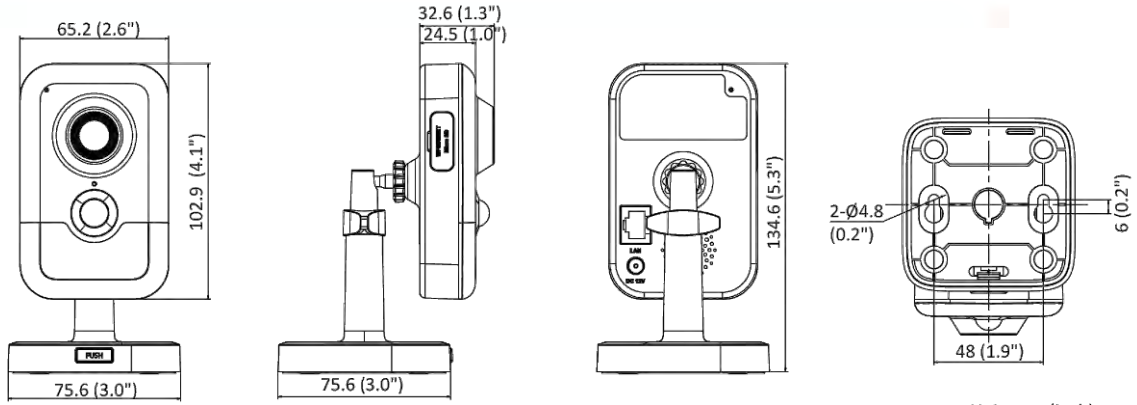

Storage Conditions	-10 °C to 40 °C (14 °F to 104 °F). Humidity 95% or less (non-condensing)
Startup and Operating Conditions	-10 °C to 40 °C (14 °F to 104 °F). Humidity 95% or less (non-condensing)
Camera Material	Plastic
Camera Dimension	102.9 mm × 65.2 mm × 32.6 mm (4.1" × 2.6" × 1.3")
Package Dimension	150 mm × 125 mm × 99 mm (5.9" × 4.9" × 3.9")
Camera Weight	Approx. 120 g (0.3 lb.)
With Package Weight	Approx. 430 g (0.9 lb.)
Approval	
EMC	FCC SDoC (47 CFR Part 15, Subpart B); CE-EMC (EN 55032: 2015, EN 61000-3-2:2019, EN 61000-3-3:2013+A1:2019, EN 50130-4: 2011 +A1: 2014); KC (KN 32: 2015, KN 35: 2015)
Safety	UL (UL 62368-1); CB (IEC 62368-1:2014+A11); CE-LVD (EN 62368-1:2014/A11:2017)
Environment	CE-RoHS (2011/65/EU); WEEE (2012/19/EU); Reach (Regulation (EC) No 1907/2006)

▪ Dimension

Unit: mm (inch)

Distributed by

**HIKVISION®****Headquarters**

No.555 Qianmo Road, Binjiang District,
Hangzhou 310051, China
T +86-571-8807-5998
overseasbusiness@hikvision.com

Hikvision USA
T +1-909-895-0400
sales.usa@hikvision.com