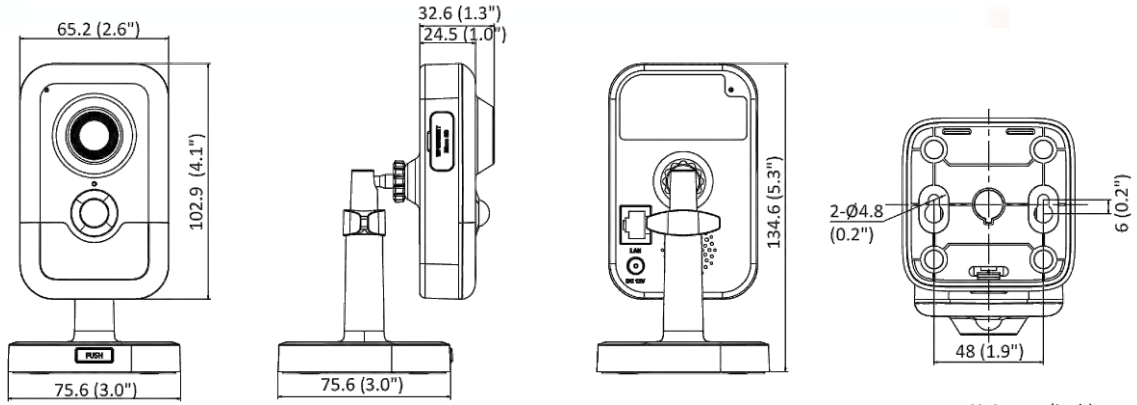

Unit: mm (inch)