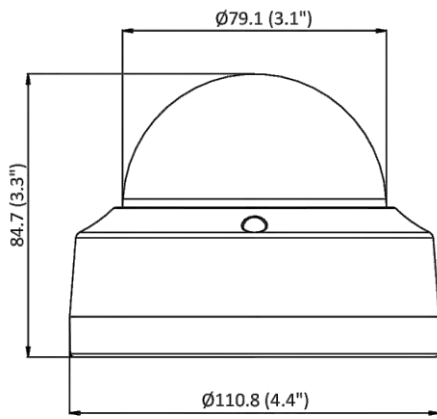

▪ Dimension