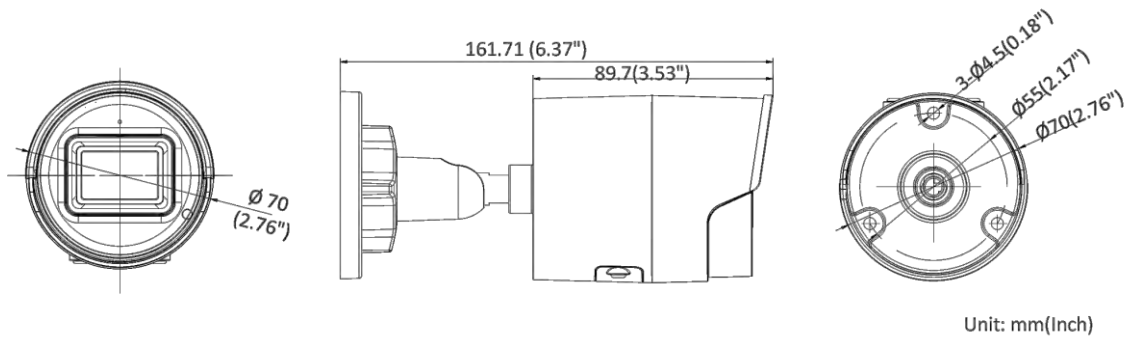

▪ **Dimension**

▪ **Accessory**

▪ **Optional**

DS-1280ZJ-XS

Junction Box