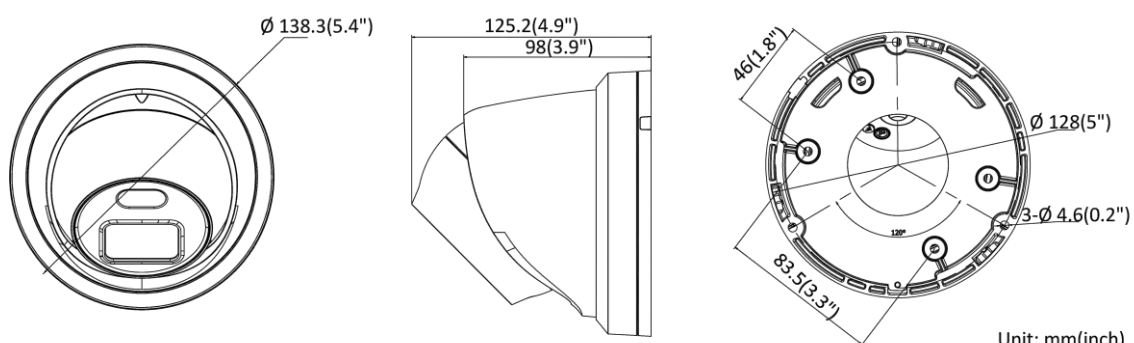

General Function	Anti-flicker, heartbeat, mirror, privacy masks, flash log, password reset via e-mail, pixel counter
Software Reset	Yes
Storage Conditions	-30 °C to 60 °C (-22 °F to 140 °F). Humidity 95% or less (non-condensing)
Startup and Operating Conditions	-30 °C to 60 °C (-22 °F to 140 °F). Humidity 95% or less (non-condensing)
Power Supply	12 VDC ± 25%, PoE: 802.3af, class 3
Power Consumption and Current	12 VDC, 0.55 A, max. 6.6 W PoE: (802.3af, 36 V to 57 V), 0.22 A to 0.13 A, max. 7.6 W
Power Interface	Ø5.5 mm coaxial power plug
Material	Aluminum alloy body, except for trim ring
Screw Material	SUS304
Camera Dimension	Ø138.3 × 125.2 mm (Ø5.4" × 4.9")
Package Dimension	170 × 170 × 150 mm (7" × 7" × 5.9")
Camera Weight	Approx. 820 g (1.8 lb.)
With Package Weight	Approx. 1137 g (2.5 lb.)
Approval	
Class	Class B
EMC	FCC SDoC (47 CFR Part 15, Subpart B); CE-EMC (EN 55032: 2015, EN 61000-3-2: 2014, EN 61000-3-3: 2013, EN 50130-4: 2011 +A1: 2014); RCM (AS/NZS CISPR 32: 2015); IC VoC (ICES-003: Issue 6, 2016); KC (KN 32: 2015, KN 35: 2015)
Safety	UL (UL 60950-1); CB (IEC 60950-1:2005 + Am 1:2009 + Am 2:2013, IEC 62368-1:2014); CE-LVD (EN 60950-1:2005 + Am 1:2009 + Am 2:2013, IEC 62368-1:2014); BIS (IS 13252(Part 1):2010+A1:2013+A2:2015); LOA (IEC/EN 60950-1)
Environment	CE-RoHS (2011/65/EU); WEEE (2012/19/EU); Reach (Regulation (EC) No 1907/2006)
Protection	Ingress protection: IP67 (IEC 60529-2013)

▪ Available Model

DS-2CD2347G2-LU (2.8 mm, 4 mm, 6 mm)

DS-2CD2347G2-L (2.8 mm, 4 mm, 6 mm)

▪ Dimension

▪ **Accessory**

▪ **Optional**

DS-1273ZJ-140B Wall Mount	DS-1271ZJ-140 Pendant Mount	DS-1273ZJ-140 Wall Mount	DS-1280ZJ-DM21 Junction Box	DS-1276ZJ-SUS Corner Mount
				
				
<p>DS-1275ZJ-SUS Vertical Pole Mount</p>				
				
				