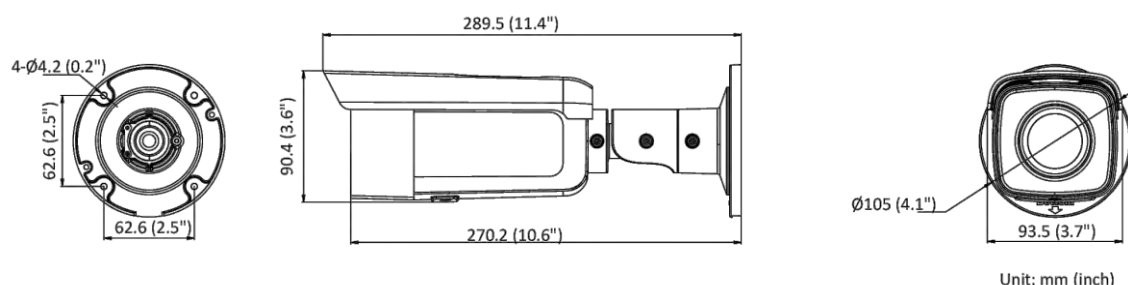

Power Interface	Ø5.5 mm coaxial power plug
Material	Metal except for sunshield
Camera Dimension	Ø105 × 289.5 mm (4.1" × 11.4")
Package Dimension	386 × 156 × 155 mm (15.2" × 6.1" × 6.1")
Camera Weight	1090 g (2.4 lb.)
With Package Weight	1614 g (3.6 lb.)
Linkage Method	Upload to NAS/memory card, notify surveillance center, trigger record, trigger capture, strobe light, audible warning *Note: External device is required.
Web Client Language	32 languages English, Russian, Estonian, Bulgarian, Hungarian, Greek, German, Italian, Czech, Slovak, French, Polish, Dutch, Portuguese, Spanish, Romanian, Danish, Swedish, Norwegian, Finnish, Croatian, Slovenian, Serbian, Turkish, Korean, Traditional Chinese, Thai, Vietnamese, Japanese, Latvian, Lithuanian, Portuguese (Brazil)
General Function	Anti- flicker, heartbeat, mirror, privacy masks, flash log, password reset via e-mail, pixel counter
Software Reset	Yes
<b>Approval</b>	
EMC	FCC (47 CFR Part 15, Subpart B); CE-EMC (EN 55032: 2015, EN 61000-3-2: 2014, EN 61000-3-3: 2013, EN 50130-4: 2011 +A1: 2014); RCM (AS/NZS CISPR 32: 2015); IC (ICES-003: Issue 6, 2016); KC (KN 32: 2015, KN 35: 2015)
Safety	UL (UL 60950-1); CB (IEC 60950-1:2005 + Am 1:2009 + Am 2:2013); CE-LVD (EN 60950-1:2005 + Am 1:2009 + Am 2:2013); BIS (IS 13252(Part 1):2010+A1:2013+A2:2015); LOA (IEC/EN 60950-1)
Environment	CE-ROHS (2011/65/EU); WEEE (2012/19/EU); REACH (Regulation (EC) No 1907/2006)
Protection	Ingression protection: IP67 (IEC 60529-2013)

## ▪ Dimension