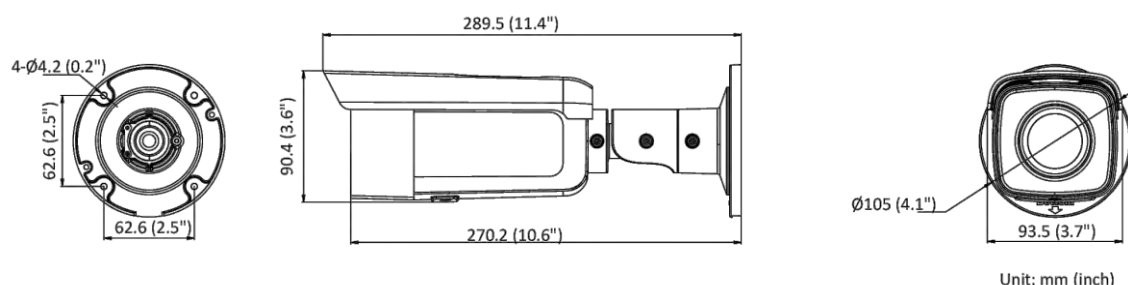

▪ Available Model

DS-2CD2T46G2-2I(2.8mm, 4mm, 6mm)

DS-2CD2T46G2-4I(2.8mm, 4mm, 6mm)

▪ Dimension