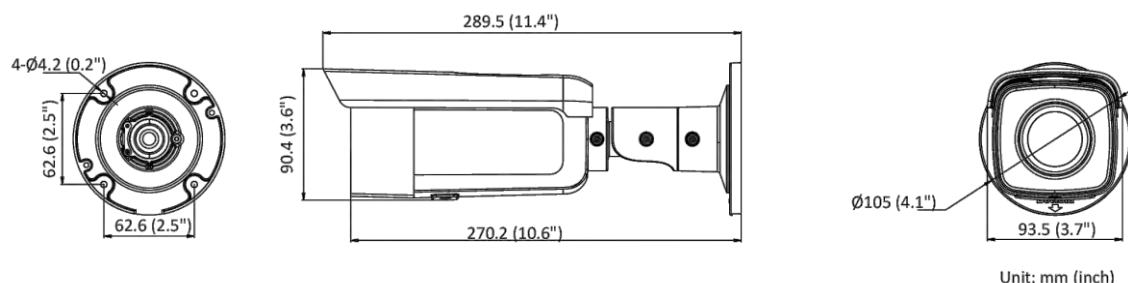

Power Interface	Ø5.5 mm coaxial power plug
Material	Metal except for sunshield
Camera Dimension	Ø105 × 289.5 mm (4.1" × 11.4")
Package Dimension	386 × 156 × 155 mm (15.2" × 6.1" × 6.1")
Camera Weight	1090 g (2.4 lb.)
With Package Weight	1614 g (3.6 lb.)
Linkage Method	Upload to NAS/memory card, notify surveillance center, trigger record, trigger capture, strobe light, audible warning *Note: External device is required.
Web Client Language	32 languages English, Russian, Estonian, Bulgarian, Hungarian, Greek, German, Italian, Czech, Slovak, French, Polish, Dutch, Portuguese, Spanish, Romanian, Danish, Swedish, Norwegian, Finnish, Croatian, Slovenian, Serbian, Turkish, Korean, Traditional Chinese, Thai, Vietnamese, Japanese, Latvian, Lithuanian, Portuguese (Brazil)
General Function	Anti- flicker, heartbeat, mirror, privacy masks, flash log, password reset via e-mail, pixel counter
Software Reset	Yes
<b>Approval</b>	
EMC	FCC (47 CFR Part 15, Subpart B); CE-EMC (EN 55032: 2015, EN 61000-3-2: 2014, EN 61000-3-3: 2013, EN 50130-4: 2011 +A1: 2014); RCM (AS/NZS CISPR 32: 2015); IC (ICES-003: Issue 6, 2016); KC (KN 32: 2015, KN 35: 2015)
Safety	UL (UL 60950-1); CB (IEC 60950-1:2005 + Am 1:2009 + Am 2:2013); CE-LVD (EN 60950-1:2005 + Am 1:2009 + Am 2:2013); BIS (IS 13252(Part 1):2010+A1:2013+A2:2015); LOA (IEC/EN 60950-1)
Environment	CE-ROHS (2011/65/EU); WEEE (2012/19/EU); REACH (Regulation (EC) No 1907/2006)
Protection	Ingression protection: IP67 (IEC 60529-2013)

### ▪ Dimension