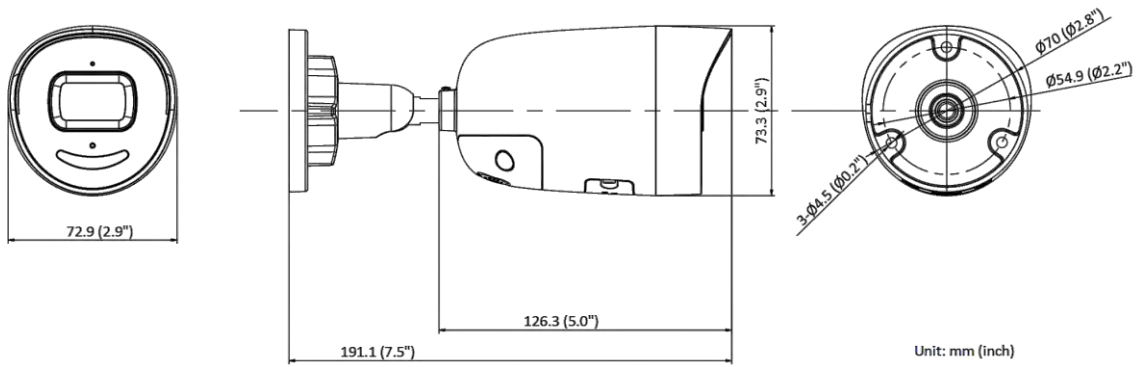

Dimension

Accessory

DS-1280ZJ-XS

Junction Box

Distributed by

HIKVISION

Headquarters

No.555 Qianmo Road, Binjiang District,
Hangzhou 310051, China
T +86-571-8807-5998
overseasbusiness@hikvision.com

Hikvision USA
T +1-909-895-0400
sales.usa@hikvision.com

Hikvision Australia
T +61-2-8599-4233
salesau@hikvision.com

Hikvision India
T +91-22-28469900
sales@pramahikvision.com

Hikvision Canada
T +1-866-200-8890
sales.canada@hikvision.com

Hikvision Thailand
T +662-275-9949
sales.thailand@hikvision.com

Hikvision Europe
T +31-23-5542770
sales.eu@hikvision.com

Hikvision Italy
T +39-0438-6902
info.it@hikvision.com

Hikvision Brazil
T +55 11 3318-0050
Latam.support@hikvision.com

Hikvision Turkey
T +90 (216)521 7070- 7074
sales.tr@hikvision.com

Hikvision Malaysia
T +601-7852-2413
sales.my@hikvision.com

Hikvision UK & Ireland
T +01628-902140
sales.uk@hikvision.com

Hikvision South Africa
Tel: +27 (0) 0351172
sala.africa@hikvision.com

Hikvision France
T +33(0)1-85-330-450
info.fr@hikvision.com

Hikvision Kazakhstan
T +7-727-9730667
nikia.panfilov@hikvision.ru

Hikvision Vietnam
T +84-974270888
sales.vt@hikvision.com

Hikvision UAE
T +971-4-4432080
salesme@hikvision.com

Hikvision Singapore
T +65-6684-4718
sg@hikvision.com

Hikvision Spain
T +34-91-737-16-55
info.es@hikvision.com

Hikvision Tashkent
T +99-87-1238-9438
uzb@hikvision.ru

Hikvision Hong Kong
T +852-2151-1761
info.hk@hikvision.com

Hikvision Russia
T +7-495-669-67-99
saleru@hikvision.com

Hikvision Korea
T +82-(0)31-731-8817
sales.korea@hikvision.com

Hikvision Poland
T +48-22-460-01-50
info.pl@hikvision.com

Hikvision Indonesia
T +62-21-2933759
Sales.Indonesia@hikvision.com