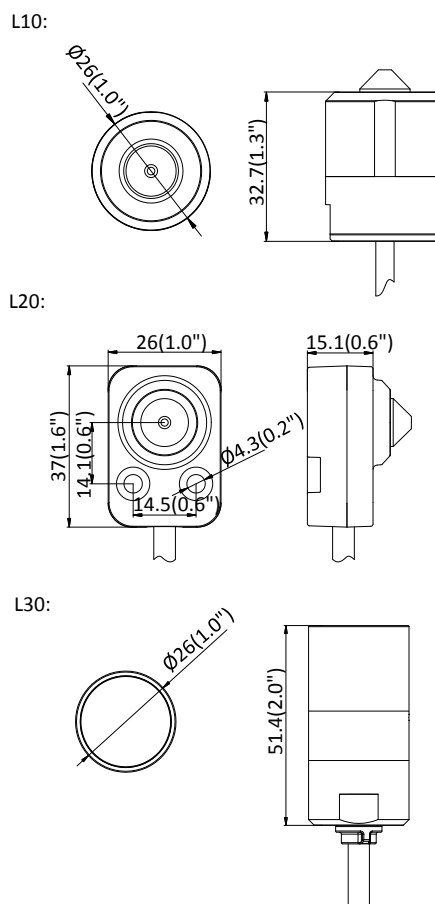

Material	Camera: Plastic Lens: Metal
Dimensions	Camera: 77.5 × 71 × 33.5 mm (3.1" × 2.8" × 1.3") L10: Ø26 × 32.7 mm (Ø1.0" × 1.3") L20: 37 × 26 × 15.1 mm (1.6" × 1.0" × 0.6") L30: Ø26 × 51.4 mm (Ø1.0" × 2.0")
Weight	Camera: 87 g (0.19 lbs.) With package: 220 g (0.49 lbs)

Available Model

- DS-2CD6425G0-C1: main unit,
- DS-2CD6425G0-L10: one cylindrical lens,
- DS-2CD6425G0-L20: one block-shaped lens,
- DS-2CD6425G0-L30: one tube lens,
- DS-2CD6425G0-10: main unit with one cylindrical lens,
- DS-2CD6425G0-20: main unit with one block-shaped lens,
- DS-2CD6425G0-30: main unit with one tube lens

L10

L20

L30

**Connecting cable is included for each sensor unit*

Dimension

Camera:

Unit: mm (inch)

Distributed by