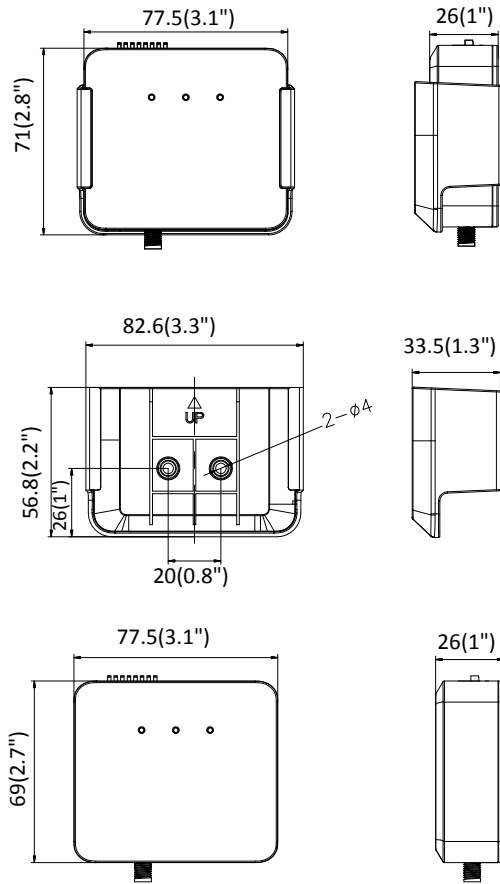

Material	Camera: Plastic Lens: Metal
Dimensions	Camera: 77.5 × 71 × 33.5 mm (3.1" × 2.8" × 1.3") L10: Ø26 × 32.7 mm (Ø1.0" × 1.3") L20: 37 × 26 × 15.1 mm (1.6" × 1.0" × 0.6") L30: Ø26 × 51.4 mm (Ø1.0" × 2.0")
Weight	Camera: 87 g (0.19 lbs.) With package: 220 g (0.49 lbs)

L10

L20

L30

**Connecting cable is included for each sensor unit*

Dimension

Camera:

Unit: mm (inch)

Distributed by