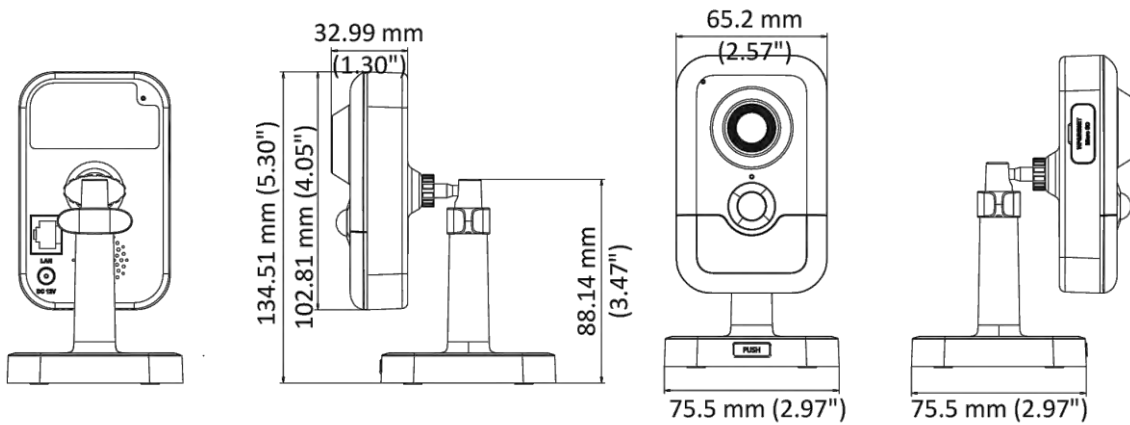

Dimension

Distributed by

HIKVISION

Headquarters

No.555 Qianmo Road, Binjiang District,
Hangzhou 310051, China
T +86-571-8807-5998
overseasbusiness@hikvision.com

Hikvision USA
T +1-909-895-0400
sales.usa@hikvision.com

Hikvision Australia
T +61-2-8599-4233
salesau@hikvision.com

Hikvision India
T +91-22-28469900
sales@pramahikvision.com

Hikvision Canada
T +1-866-200-6690
sales.canada@hikvision.com

Hikvision Thailand
T +662-275-9949
sales.thailand@hikvision.com

Hikvision Europe
T +31-23-5542770
sales.eu@hikvision.com

Hikvision Italy
T +39-0438-6902
info.it@hikvision.com

Hikvision Brazil
T +55 11 3318-0050
Latam.support@hikvision.com

Hikvision Turkey
T +90 (216)521 7070- 7074
sales.tr@hikvision.com

Hikvision Malaysia
T +601-7652-2413
sales.my@hikvision.com

Hikvision UK & Ireland
T +01628-902140
sales.uk@hikvision.com

Hikvision South Africa
Tel: +27 (10) 0351172
sale.africa@hikvision.com

Hikvision France
T +33(0)1-85-330-450
info.fr@hikvision.com

Hikvision Kazakhstan
T +7-727-9730667
nikia.panfilov@hikvision.ru

Hikvision Vietnam
T +84-974270888
sales.vt@hikvision.com

Hikvision UAE
T +971-4-4432090
salesme@hikvision.com

Hikvision Singapore
T +65-6684-4718
sg@hikvision.com

Hikvision Spain
T +34-91-737-16-55
info.es@hikvision.com

Hikvision Tashkent
T +99-87-1238-9438
uzb@hikvision.ru

Hikvision Hong Kong
T +852-2151-1761
info.hk@hikvision.com

Hikvision Russia
T +7-495-669-67-99
saleru@hikvision.com

Hikvision Korea
T +82-(0)31-731-8817
sales.korea@hikvision.com

Hikvision Poland
T +48-22-460-01-50
info.pl@hikvision.com

Hikvision Indonesia
T +62-21-2933759
Sales.Indonesia@hikvision.com