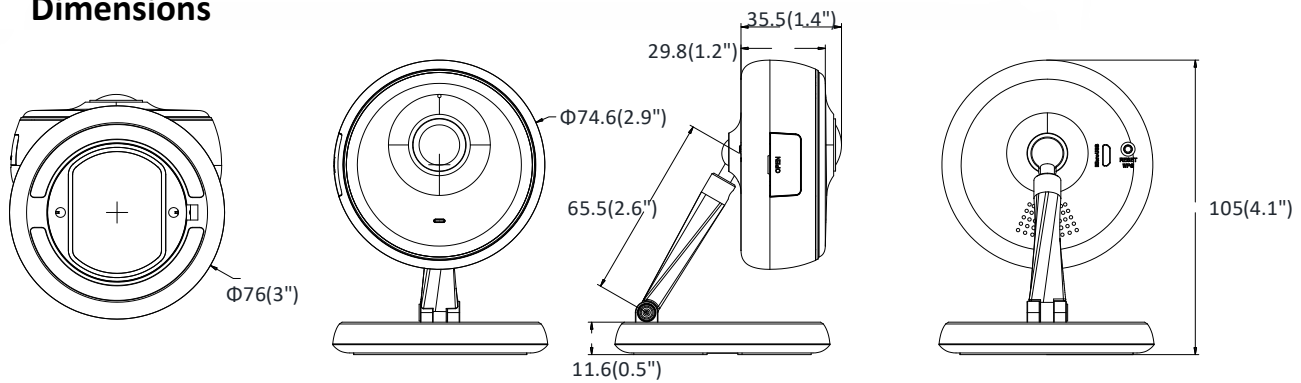

Dimensions