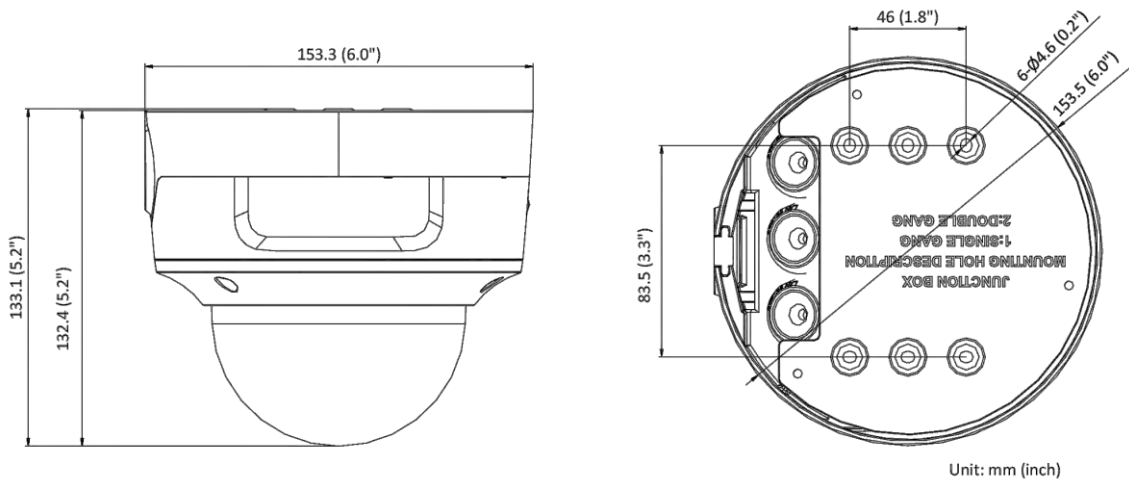

▪ **Dimension**

▪ **Accessory**

DS-1476ZJ-SUS
Corner Mount

DS-1475ZJ-SUS
Vertical Pole Mount

DS-1227ZJ-DM37
Inceiling Mount

DS-1473ZJ-155B
Wall Mount