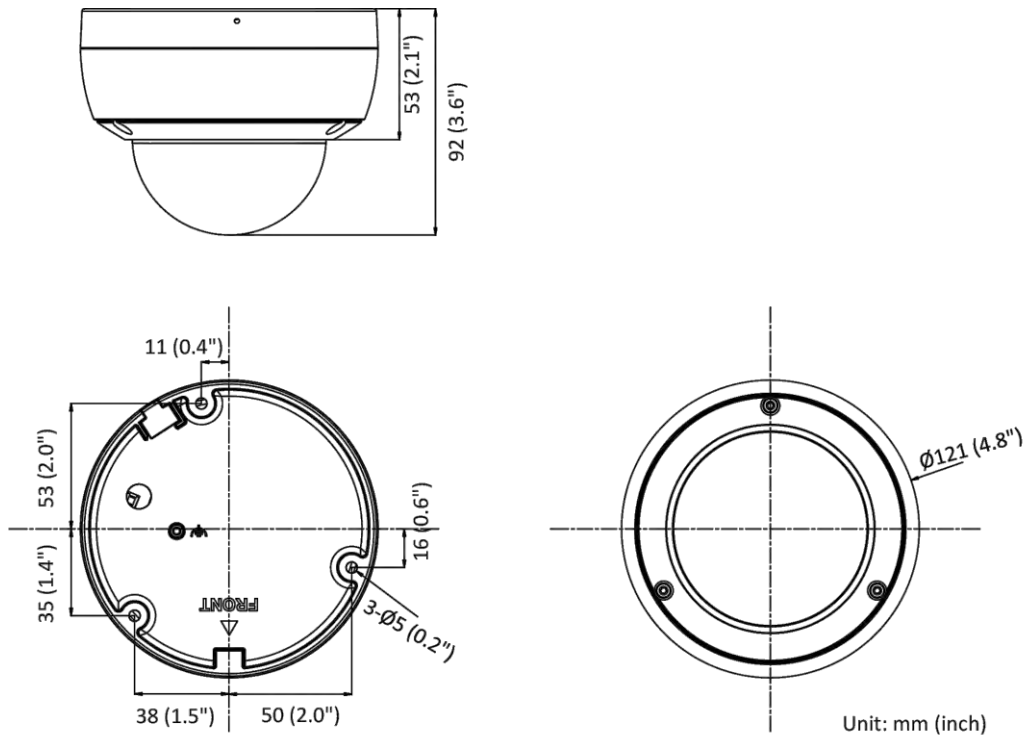

▪ **Dimension**

▪ **Accessory**

DS-1276ZJ-SUS
Corner Mount