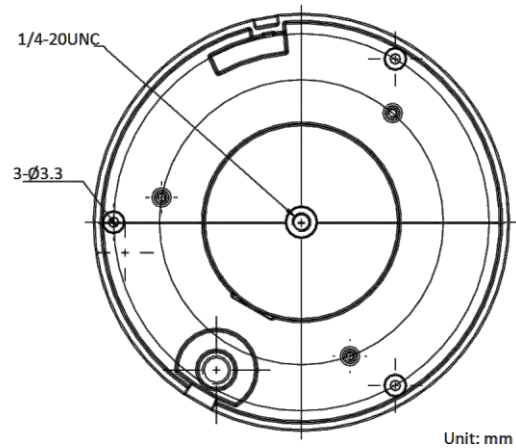

Distance (Tele)	130.9 m (429.5 ft)	51.9 m (170.4 ft)	26.2 m (85.9 ft)	13.1 m (42.9 ft)

Available Model

DS-2DE3204W-DE (B), PoE (802.3af, class3) &12 VDC

Dimensions

Accessory

Optional

LAS30-57CN-RJ45
Hi-PoE Midspan

DS-1100KI
Network Keyboard