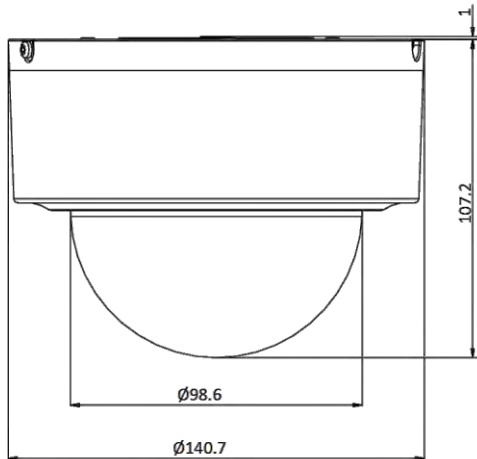

Distance (Tele)	130.9 m (429.5 ft)	51.9 m (170.4 ft)	26.2 m (85.9 ft)	13.1 m (42.9 ft)

Available Model

DS-2DE3204W-DE (B), PoE (802.3af, class3) &12 VDC

Dimensions

Accessory

Optional

LAS30-57CN-RJ45
Hi-PoE Midspan

DS-1100KI
Network Keyboard