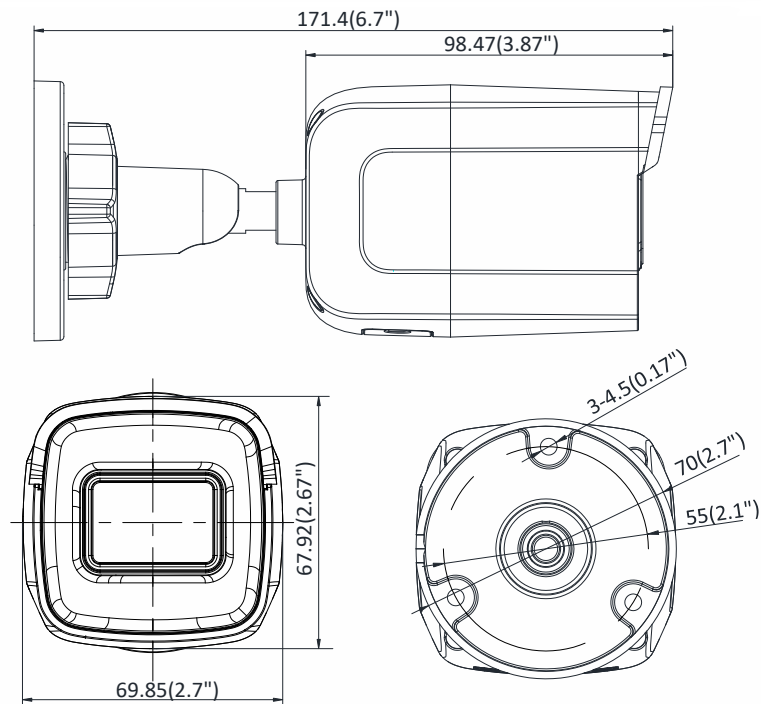

DS-2CD2085G1-I 8 MP IR Fixed Bullet Network Camera

Key Features

- Up to 8 megapixel high resolution
- Max. 3840 × 2160 @20fps
- 2.8 mm/4 mm/6 mm fixed lens, optional
- H.265, H.265+, H.264+, H.264
- 120dB WDR
- Powered by Darkfighter
- 12 VDC & PoE (802.3af, class 3)
- IR range: Up to 30 m
- Support on-board storage, up to 128 GB
- IP67, IK10
- BLC/3D DNR/ROI/HLC
- Color: 0.008 Lux @ (F1.2, AGC ON), 0.014 Lux @ (F1.6, AGC ON)

General Function	One-key reset, anti-flicker, three streams, heartbeat, mirror, password protection, privacy mask, watermark, IP address filter
Firmware Version	V5.5.80
API	ONVIF (PROFILE S, PROFILE G), ISAPI
Simultaneous Live View	Up to 6 channels
User/Host	Up to 32 users 3 levels: Administrator, Operator and User
Client	iVMS-4200, Hik-Connect, iVMS-5200, iVMS-4500
Web Browser	Plug-in required live view: IE8+, Chrome 41.0-44, Firefox 30.0-51, Safari 8.0-11 Plug-in free live view: Chrome 45.0+, Firefox 52.0+
Interface	
Communication Interface	1 RJ45 10M/100M self-adaptive Ethernet port
On-board Storage	Built-in micro SD/SDHC/SDXC slot, up to 128 GB
Reset Button	Yes
Smart Feature-set	
Behavior Analysis	Line crossing detection, intrusion detection, unattended baggage detection, object removal detection
Exception Detection	Scene change detection
Face Detection	Yes
General	
Operating Conditions	-30 °C to +60 °C (-22 °F to +140 °F), humidity 95% or less (non-condensing)
Power Supply	12 VDC ± 25%, 5.5 mm coaxial power plug PoE (802.3af, class 3)
Power Consumption	12 VDC, 0.5 A, max: 6 W PoE: (802.3af, 36 VDC to 57 VDC), 0.3 A to 0.2 A, max: 7.5 W
IR Range	Up to 30 m
Wavelength	850 nm
Protection Level	IP67, IK10
Material	Front cover: metal, back cover: metal, sun shield: plastic
Dimensions	Camera: 70 × 68 × 171 mm (2.8" × 2.7" × 6.7")
Weight	Camera: 400 g (0.9 lb.) With package: 700 g (1.5 lb.)

Available Model

DS-2CD2085G1-I (2.8/4/6 mm)

Dimension

Unit: mm(inch)

Accessory

DS-1280ZJ-XS
Junction Box

DS-1280ZJ-XS(Black)
Junction Box

Distributed by