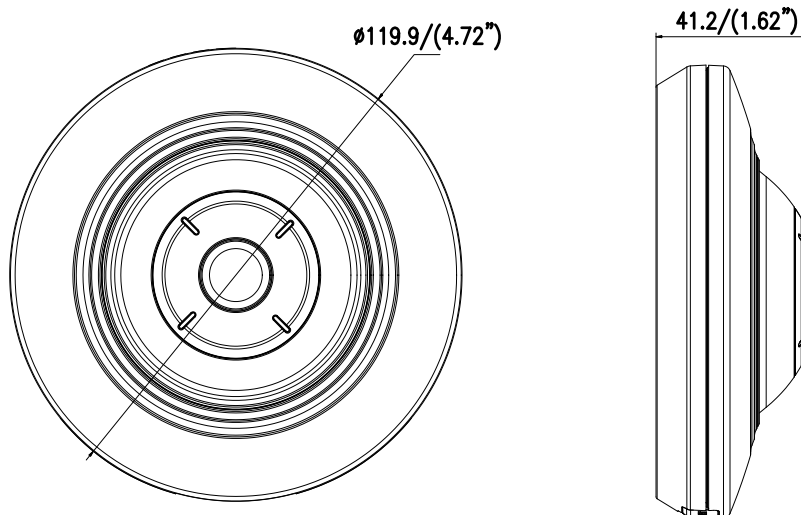

Detection	Motion detection, dynamic analysis, intrusion detection, line crossing detection
Protocols	TCP/IP, ICMP, HTTP, HTTPS, FTP, DHCP, DNS, DDNS, RTP, RTSP, RTCP, PPPoE, NTP, UPnP, SMTP, SNMP, IGMP, 802.1X, QoS, IPv6
Standard	ONVIF (PROFILE S, PROFILE G), PSIA, CGI, ISAPI
General Function	One-key reset, anti-flicker, password protection, privacy mask, IP Address filtering, heartbeat, watermark
Interface	
Communication Interface	1 RJ45 10M/100M self-adaptive Ethernet port
Audio (-S)	1 audio input (line in), 1 audio output interface
Alarm (-S)	1 alarm input, 1 alarm output (DC24V, 1A or AC110V, 500mA, max.)
On-board Storage	Built-in microSD/SDHC/SDXC slot, up to 128 G
General	
Operating Conditions	-10 °C to +50 °C (-14 °F to +122 °F), humidity 95% or less (non-condensing)
Power Supply	DC 12V ± 25%, 2A, 4.8W PoE(802.3af 36-57V, class 3), 0.4 – 0.7 A, 6.4W
IR Range	Up to 8 m
Dimensions	Φ 119.9 × 41.2 mm (Φ 4.72" × 1.62")
Weight	600 g (1.32 lbs.)

Available Models

DS-2CD2935FWD-I, DS-2CD2935FWD-IS

With -S model: supports 1 audio input, 1 audio output, 1 alarm input, 1 alarm output.

Dimensions

Unit: mm(inch)