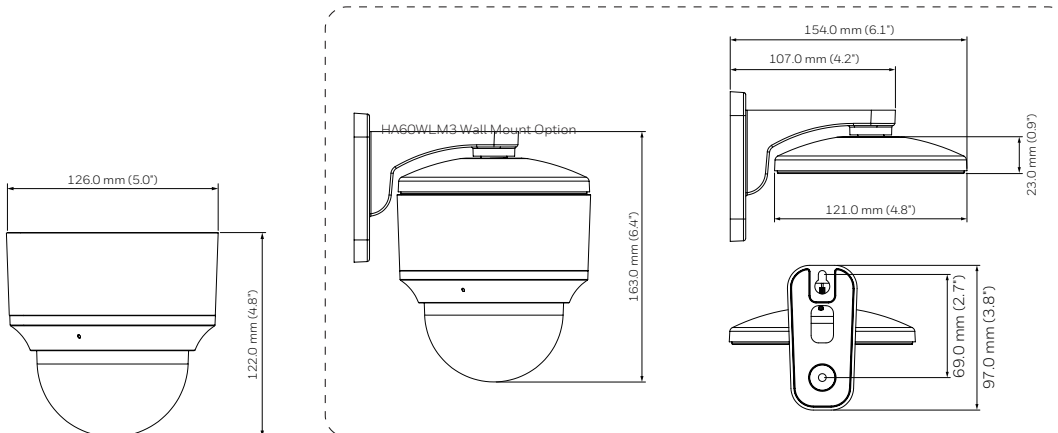

ORDERING	
HC60W34R2	4MP Network IR Indoor Dome Camera, WDR 120 dB, 1/2.8" CMOS, 2.7-13.5mm MFZ, 4 IR LEDs, PoE, H.265 HEVC Smart Codec, IP52, Built-in Microphone, White
HC60W34R2L	4MP Network Indoor Dome Camera, WDR 120dB, 1 / 2.8" CMOS, 2.7-13.5 mm MFZ, 4 IR LEDs, PoE, H.265 HEVC Smart Codec, IP52, Built-in Microphone, White, W / O VA license

DIMENSIONS

For more information

www.security.honeywell.com/uk
www.security.honeywell.com/me

Honeywell Commercial Security

Emaar Business Park, Sheikh Zayed Road
Building No. 2, 2nd floor, 201
Post Office Box 232362
Dubai, United Arab Emirates
Tel: +971 4 450 5800

Building 5 Carlton Park
King Edward Avenue
Narborough
Leicester
LE19 0AL
Tel: +44 (0)1163 500714

www.honeywell.com

ONVIF and the ONVIF logo are trademarks of ONVIF Inc.
HEVC Advance logo is a trademark of HEVC Advance
Honeywell reserves the right, without notification, to
make changes in product design or specifications.

HSV-HC60W34Rx-02-UK(0222)DS-Y
© 2022 Honeywell International Inc.

Honeywell