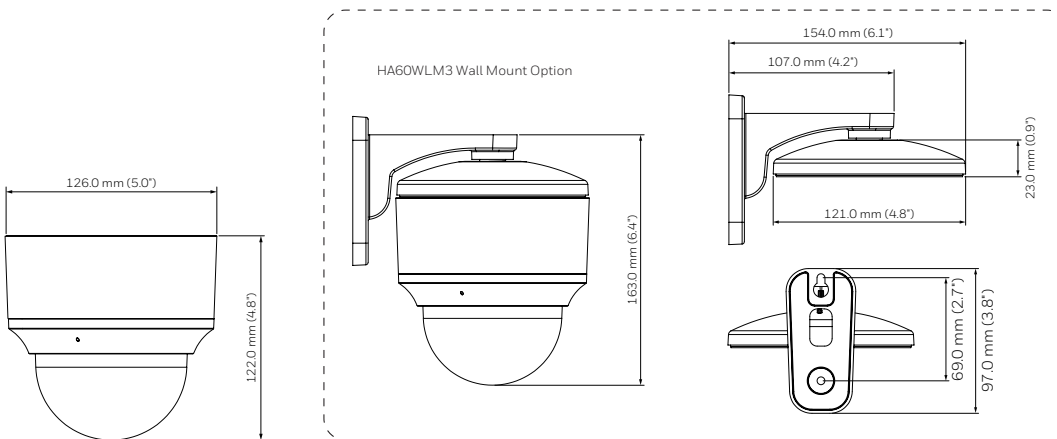

60 SERIES 5MP NETWORK TDN WDR IR INDOOR DOME CAMERA

SYSTEM COMPATIBILITY	
Pro-Watch NVR	Up to 256 IP channels RAID5/6 Enterprise NVR
MAXPRO NVR PE	Up to 128 IP channels RAID5/6 Enterprise NVR
MAXPRO NVR SE	Up to 64 IP channels System NVR
MAXPRO NVR XE	Up to 16 IP channels System NVR
MAXPRO NVR SOFTWARE	Up to 128 IP channels Recording Software
ADPRO NVR Fasttrace 2E	Up to 32 IP channels with up to 32 VA channels NVRs
ADPRO NVR iFT-E	Up to 32 IP channels with up to 32 VA channels NVRs
ADPRO NVR iFT	Up to 32 IP channels or 16 IP channels with up to 16 VA channels NVRs
ADPRO NVR iFT GATEWAY	4 IP channels + 4 VA channels
HEN*4	8/16/32/64-channel Performance Series NVRs (H.264 and H.265)
Honeywell DVM	Supported with Honeywell DVM R700 , DVM R620

OPTIONAL MOUNTS AND ACCESSORIES	
HA60WLM3	Wall mount bracket for 3 inch dome, white
HA60PMC3	Flush mount adapter for 3 inch dome ,black
HA60CB3	Replacement Dome, 60 series indoor bubble (Clear)
HA60SB3	Replacement Dome, 60 series indoor bubble (Smoke)
HA60WIF	Wi-fi dongle and USB adapter for camera configuration

ORDERING	
HC60W35R2	5MP Network IR Indoor Dome Camera, WDR>120 dB, 1/2.8" CMOS, 2.7-13.5 mm MFZ, 4 IR LEDs, PoE, H.265 HEVC Smart Codec, IP52, Built-in Microphone, White
HC60W35R4	5MP Network IR Indoor Dome Camera, WDR>120 dB, 1/2.8" CMOS, 7-22 mm MFZ, 4 IR LEDs, PoE, H.265 HEVC Smart Codec, IP52, Built-in Microphone, White

DIMENSIONS

For more information

www.security.honeywell.com/uk
www.security.honeywell.com/me

Honeywell Commercial Security

Emaar Business Park, Sheikh Zayed Road
Building No. 2, 2nd floor, 201
Post Office Box 232362
Dubai, United Arab Emirates
Tel: +971 4 450 5800

Building 5 Carlton Park
King Edward Avenue
Narborough
Leicester
LE19 0AL
Tel: +44 (0)1163 500714

www.honeywell.com

ONVIF and the ONVIF logo are trademarks of ONVIF Inc.
HEVC Advance logo is a trademark of HEVC Advance
Honeywell reserves the right, without notification, to
make changes in product design or specifications.

HSV-HC60W35Rx-02-UK(0222)DS-Y
© 2022 Honeywell International Inc.

Honeywell