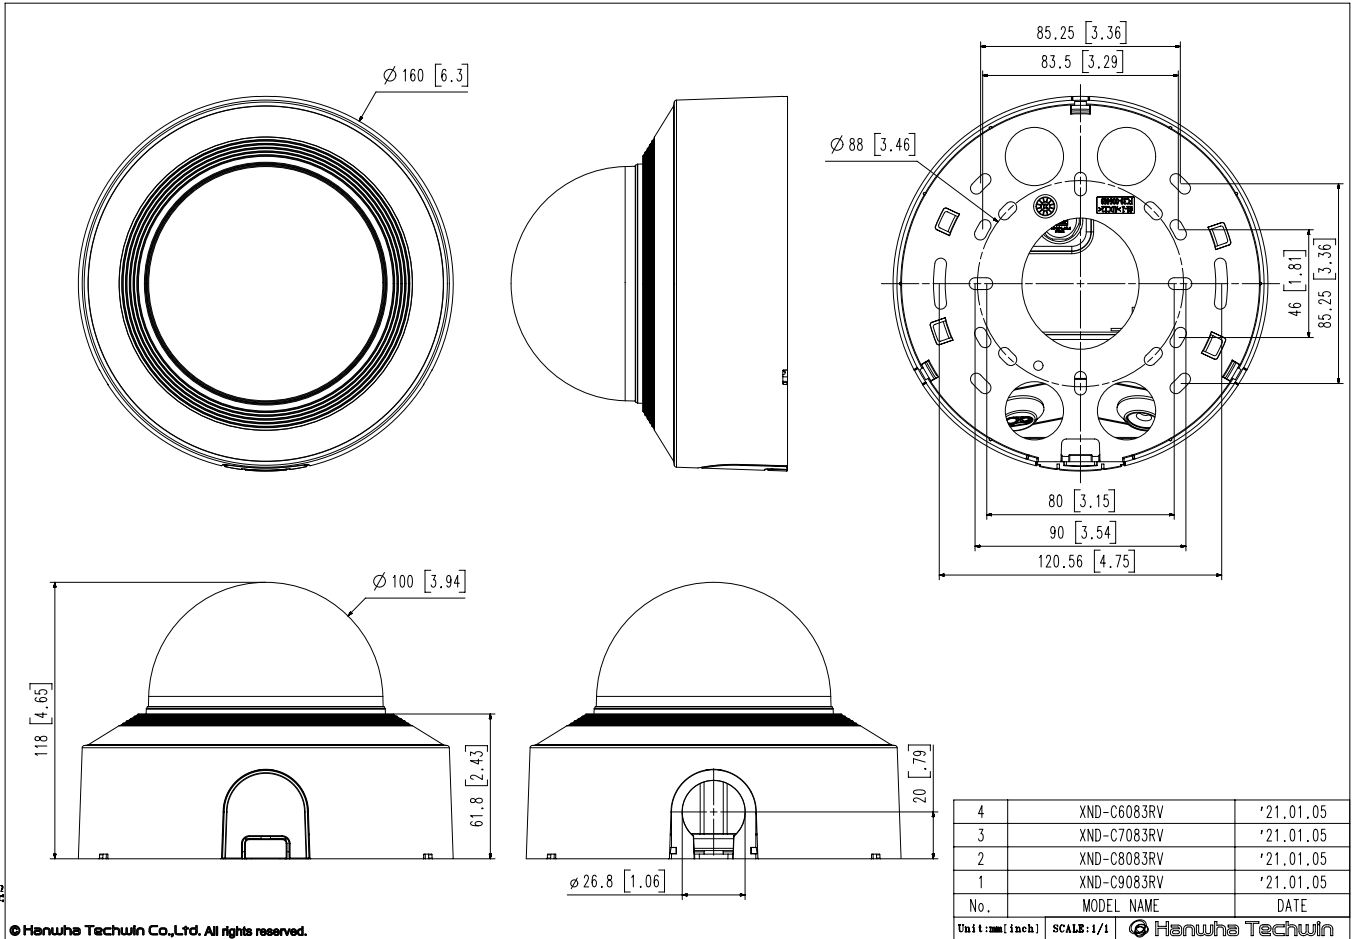

Mechanical

Color / Material	White / Aluminum + PC Hard-coated dome bubble
RAL Code	RAL9003
Product Dimensions / Weight	Ø160x118mm(Ø6.30x4.65"), 1350g(2.98 lb)

Compatible Conduit hole / Gangbox 1/2" (M20)
single, double, 4" octagon, 4" square

XND-C7083RV

4MP AI IR Dome Camera

CAD

Unit: mm [inch]

© Hanwha Techwin Co., Ltd. All rights reserved.