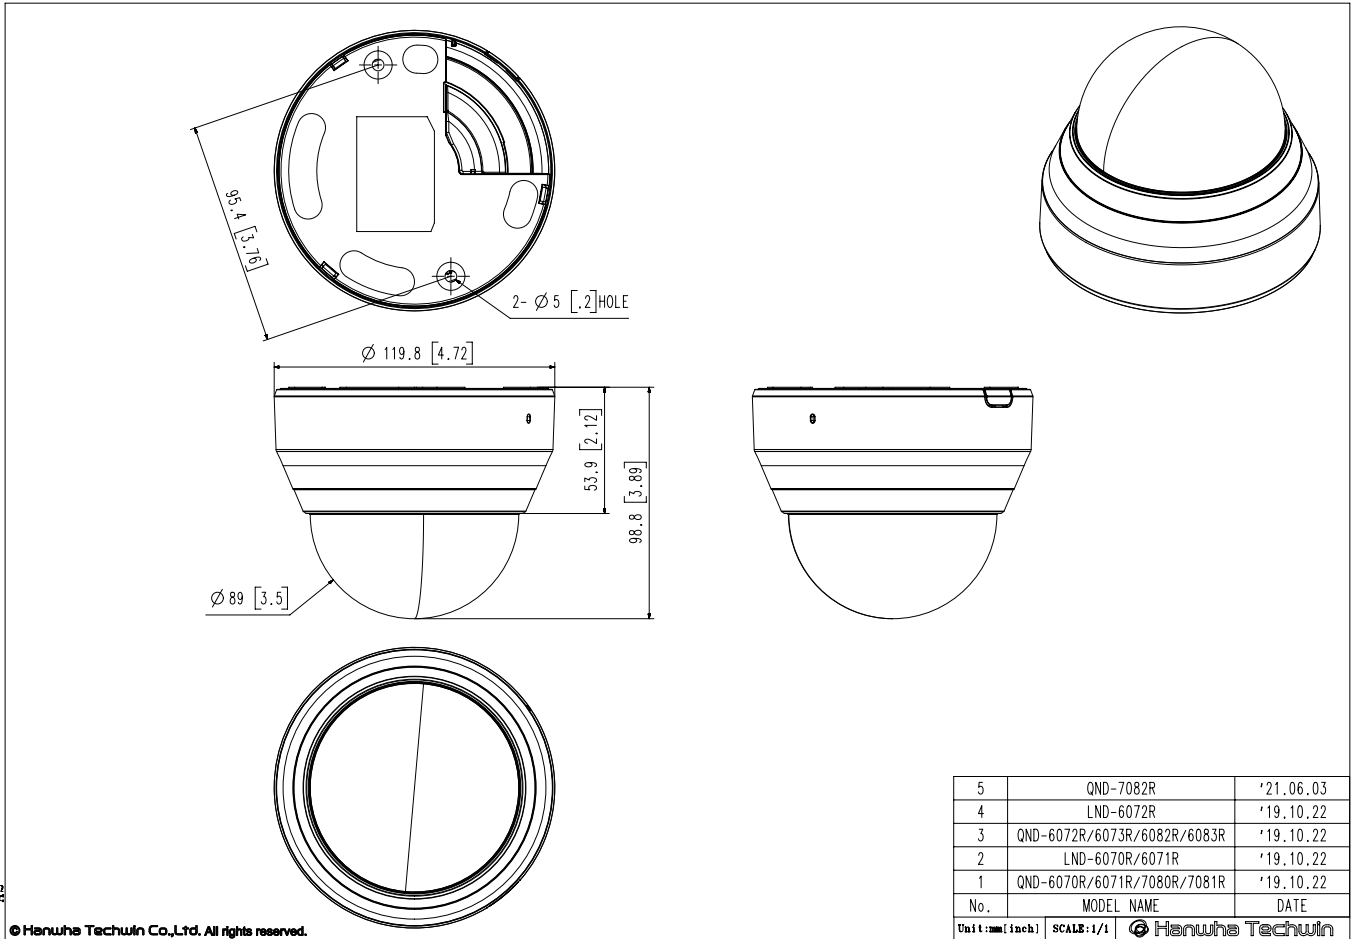

Mechanical

Color / Material	White / Plastic
RAL Code	RAL9003
Product Dimensions / Weight	Ø119.8 x 98.8mm (Ø4.72 x 3.89"), 320g (0.705 lb)
Compatible Conduit hole / Gangbox	- Included : Double - SBD-120GP : Single, Double, 4"Octagon

QND-7082R

4MP IR Dome Camera

CAD

Unit: mm [inch]

A2

© Hanwha Techwin Co., Ltd. All rights reserved.