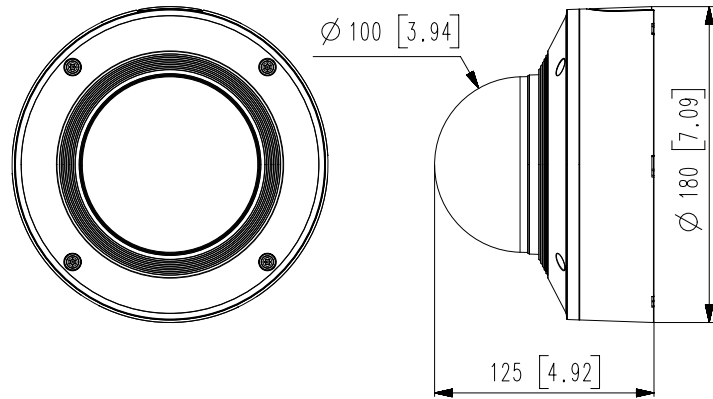

No.	MODEL NAME	DATE
13		
12	PNV-A9081ROP	20.12.30
11	PNV-A9081RLP	20.12.30
10	XNV-9082R	19.12.18
9	XNV-8082R	19.12.18
8	XNV-8081RE	19.12.18
7	XNV-6081RE	19.12.18
6	PNV-A9081R	19.09.27
5	XNV-8081R	19.09.27
4	XNV-6081R	19.09.27
3	XNV-6081	19.09.27
2	XNV-8081Z	19.09.27
1	XNV-6081Z	19.09.27
Unit:mm[inch] SCALE:1/1		

A0

© Hanwha Techwin Co.,Ltd. All rights reserved.