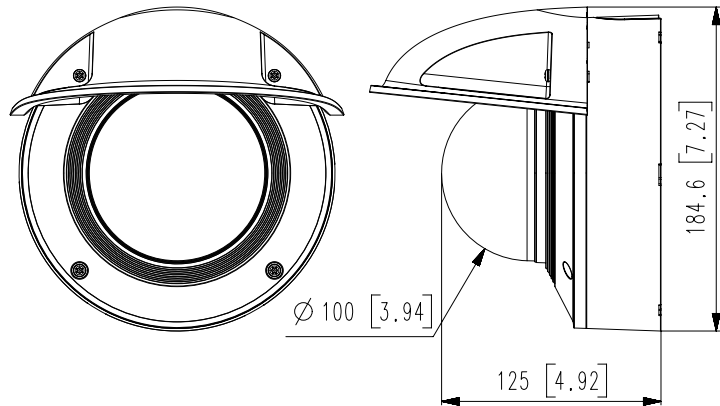

No.	MODEL NAME	DATE
13		
12	PNV-A9081ROP	20.12.30
11	PNV-A9081RLP	20.12.30
10	XNV-9082R	19.12.18
9	XNV-8082R	19.12.18
8	XNV-8081RE	19.12.18
7	XNV-6081RE	19.12.18
6	PNV-A9081R	19.09.27
5	XNV-8081R	19.09.27
4	XNV-6081R	19.09.27
3	XNV-6081	19.09.27
2	XNV-8081Z	19.09.27
1	XNV-6081Z	19.09.27
Unit:mm[inch] SCALE:1/1		

A0

© Hanwha Techwin Co.,Ltd. All rights reserved.