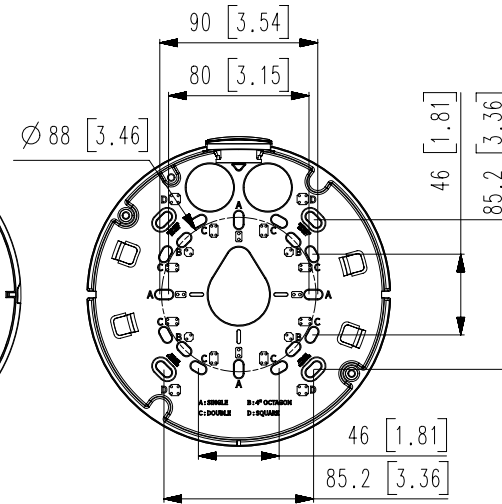

<b>Power Consumption</b>	PoE+: Max 20.00W, typical 17.00W 12VDC: Max 18.70W, typical 15.00W
--------------------------	---

<b>Mechanical</b>	
-------------------	--

<b>Color / Material</b>	White / Aluminum
<b>RAL Code</b>	RAL9003
<b>Product Dimensions / Weight</b>	Ø180x125mm(7.09x4.92"), Weight : 1.90Kg (4.19lb)

<b>DORI (EN62676-4 standard)</b>	
----------------------------------	--

<b>Detect (25PPM/ 8PPF)</b>	Wide: 62.9m(206.34ft) / Tele: 183m(600.33ft)
<b>Observe (63PPM/ 19PPF)</b>	Wide: 25.1m(82.34ft) / Tele: 73.3m(240.46ft)
<b>Recognize (125PPM/ 38PPF)</b>	Wide: 12.6m(41.33ft) / Tele: 36.6m(120.07ft)
<b>Identify (250PPM/ 76PPF)</b>	Wide: 6.3m(20.67ft) / Tele: 18.3m(60.03ft)

No.	MODEL NAME	DATE
13		
12	PNV-A9081ROP	20.12.30
11	PNV-A9081RLP	20.12.30
10	XNV-9082R	19.12.18
9	XNV-8082R	19.12.18
8	XNV-8081RE	19.12.18
7	XNV-6081RE	19.12.18
6	PNV-A9081R	19.09.27
5	XNV-8081R	19.09.27
4	XNV-6081R	19.09.27
3	XNV-6081	19.09.27
2	XNV-8081Z	19.09.27
1	XNV-6081Z	19.09.27
Unit:mm[inch] SCALE:1/1		