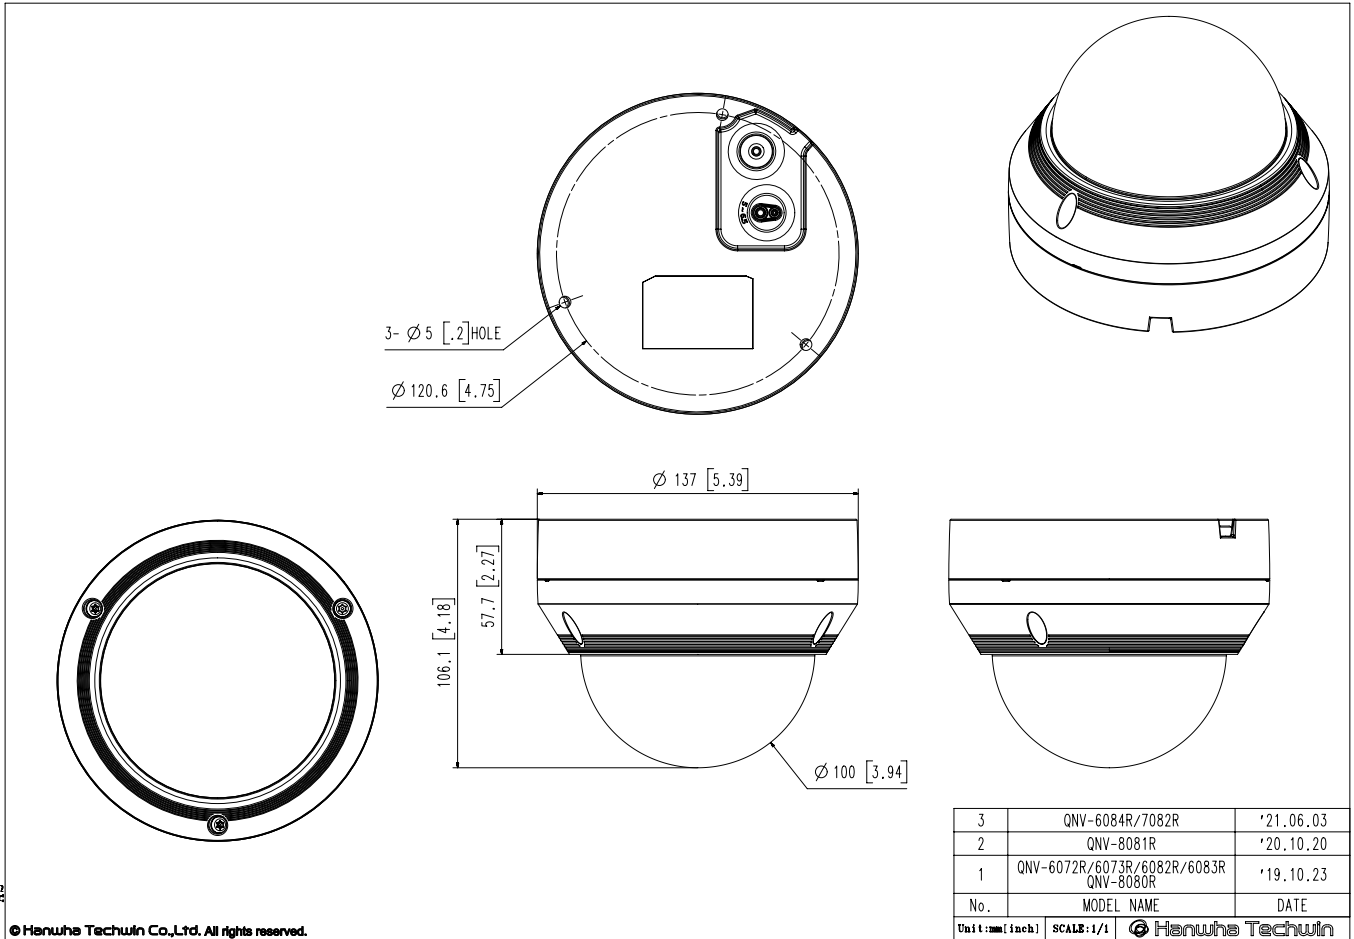

CAD

Unit: mm [inch]