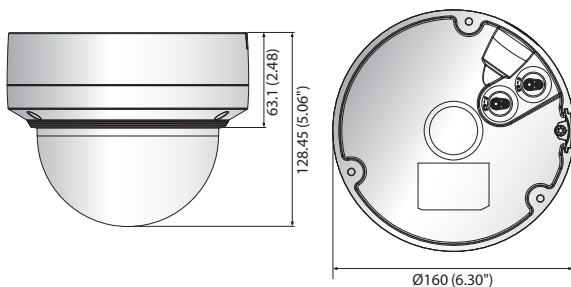

Dimensions

Unit : mm (inch)