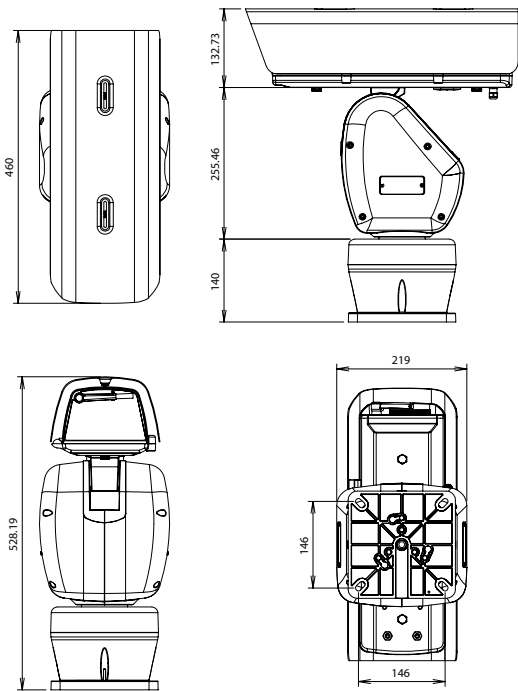

Dimensions

Unit:mm(inch)

TNU-6321	
NETWORK	
Ethernet	RJ-45(10/100BASE-T)
Video Compression	H.265/H.264: Main/Baseline/High, MJPEG
Resolution	1920x1080, 1280x1024, 1280x960, 1280x720, 1024x768, 800x600, 800x448, 720x576, 720x480, 640x480, 640x360, 320x240
Max. Framerate	H.265/H.264: Max. 60fps/50fps(60Hz/50Hz) MJPEG: Max. 30fps/25fps(60Hz/50Hz)
Smart Codec	Manual(5ea area), WiseStreamII
Bitrate Control	H.264/H.265: CBR or VBR MJPEG: VBR
Streaming	Unicast(20 users), Multicast Multiple streaming(Up to 10 profiles)
Audio Compression	G.711 u-law, G.726 G.726(ADPCM) 8KHz, G.711 8KHz G.726: 16Kbps, 24Kbps, 32Kbps, 40Kbps AAC-LC: 48Kbps at 16KHz
Protocol	IPv4, IPv6, TCP/IP, UDP/IP, RTP(UDP), RTP(TCP), RTCP, RTSP, NTP, HTTP, HTTPS, SSL/TLS, DHCP, FTP, SMTP, ICMP, IGMP, SNMPv1/v2c/v3(MIB-2), ARP, DNS, DDNS, QoS, PIM-SM, UPnP, Bonjour, LLDP, SRTSP
Security	HTTPS(SSL) login authentication Digest login authentication IP address filtering User access log 802.1X authentication(EAP-TLS, EAP-LEAP)
Edge Storage	Micro SD/SDHC/SDXC 1slot 256GB
Application Programming Interface	ONVIF Profile S/G/T SUNAPI(HTTP API) Wisenet open platform
Web Viewer	Supported OS: Windows 7, 8.1, 10, Mac OS X 10.10, 10.11, 10.12 Recommended Browser: Google Chrome Supported Browser: MS Explorer11, MS Edge, Mozilla Firefox(Windows 64bit only), Apple Safari(Mac OS X only)
Memory	1024MB RAM, 256MB Flash
ENVIRONMENTAL	
Operating Temperature / Humidity	-40°C~+55°C(-40°F ~ +131°F) / Less than 90% RH
Storage Temperature / Humidity	-40°C~+60°C(-40°F ~ +140°F) / Less than 90% RH
Certification	IP66, Safety(UL, KC-SDOC), EMC(FCC, CE, VCCI, RCM, KC)
ELECTRICAL	
Input Voltage	24VAC
Power Consumption	Max 100W(Heater On), typical 25W(Heater Off)
MECHANICAL	
Colour / Material	White / Aluminum
RAL Code	RAL9003
Product dimensions / weight	219(W)×528.2(H)×460(D)mm (8.62x20.79x18.11"), 14Kg (30.86 lb)

* The latest product information / specification can be found at hanwha-security.com
* Design and specifications are subject to change without notice.
* Wisenet is the proprietary brand of Hanwha Techwin.