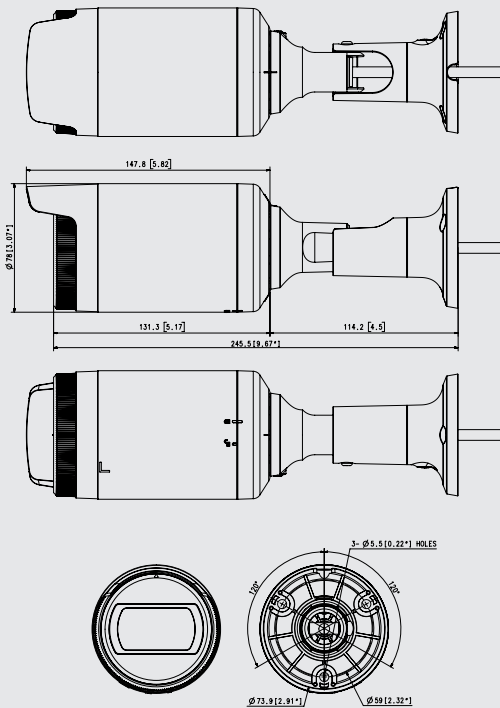

Key Features

- Max. 2megapixel (1920 x 1080) resolution
- 3.2 ~ 10mm varifocal lens
- Max. 30fps@all resolutions (H.264)
- H.264, MJPEG codec supported, Multiple streaming
- Day & Night (ICR), WDR (120dB)
- Tampering, Motion detection
- microSD/SDHC/SDXC memory slot (Max. 32GB), PoE
- Hallway view, WiseStreamII support
- IR viewable length 30m
- IP66 support

Dimensions

Unit:mm(inch)

LNO-6072R

NETWORK

Edge Storage	Micro SD/SDHC 1slot 32GB
Application Programming Interface	ONVIF Profile S/G/T SUNAPI(HTTP API)
Web Viewer	Supported OS: Windows 7, 8.1, 10, Mac OS X 10.12, 10.13, 10.14 Recommended Browser: Google Chrome Supported Browser: MS Explore11, MS Edge, Mozilla Firefox(Window 64bit only), Apple Safari(Mac OS X only)
Memory	512MB RAM, 256MB Flash

DORI

Detect (25PPM/ 8PPF)	Wide: 27.4m(89.85ft) / Tele: 128.8m(422.56ft)
Observe (63PPM/ 19PPF)	Wide: 11.0m(35.94ft) / Tele: 51.5m(169.02ft)
Recognize (125PPM/ 38PPF)	Wide: 5.5m(17.97ft) / Tele: 25.8m(84.51ft)
Identify (250PPM/ 76PPF)	Wide: 2.7m(8.99ft) / Tele: 12.9m(42.26ft)

* The latest product information / specification can be found at hanwha-security.com

* Design and specifications are subject to change without notice.

* Wisenet is the proprietary brand of Hanwha Techwin.