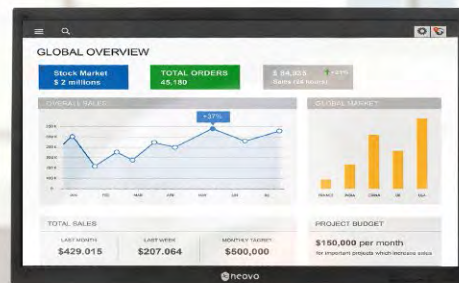

LA-Series LCD Monitor 22" | 24" | 27"

Essential Displays for Both Workplace and Home

Eye comfort characterises the LA-Series, an array of displays crafted to accommodate daily usage. Multiple connectivity options—DisplayPort, HDMI, and VGA—and hence diverse multimedia applications are complemented by the flexibility of settling for a 4:3 or 16:9 aspect ratio. Also featuring a wide viewing angle, an outstanding contrast ratio, and exceptional colour performance, they promise to deliver a pleasantly rewarding visual experience either at work or at home.