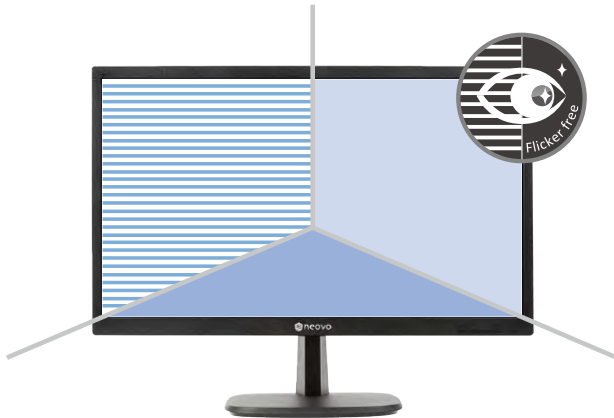

LA-Series LCD Monitor 22" | 24" | 27"

Essential Displays for Both Workplace and Home

Eye comfort characterises the LA-Series, an array of displays crafted to accommodate daily usage. Multiple connectivity options—DisplayPort, HDMI, and VGA—and hence diverse multimedia applications are complemented by the flexibility of settling for a 4:3 or 16:9 aspect ratio. Also featuring a wide viewing angle, an outstanding contrast ratio, and exceptional colour performance, they promise to deliver a pleasantly rewarding visual experience either at work or at home.

Flexible Connectivity and Multimedia Options

Connectivity versatility brings immense flexibility. Given its HDMI, DisplayPort, and VGA input options, you can easily connect an LA-Series display to your current or older peripherals, like PCs, laptops, or media players at the workplace or home.

Audiovisual Multimedia Enjoyment

A 20,000,000:1 contrast ratio, precise colour temperature and preset picture mode settings for reading texts, browsing webpages, or watching videos make the LA-Series a competent multimedia platform. Whether watching videos or listening to music, you can either count on its built-in speakers or plug in your earphones.

Features

- Full HD 1920 x 1080 resolution
- Crisp 20,000,000:1 dynamic contrast ratio
- DisplayPort and HDMI inputs for Full HD connectivity with a variety of devices
- Blue-light filter and Flicker-free display technology reduces eye discomfort
- Selectable aspect ratio
- Built-in speakers and audio mini-jack in/out connection
- VESA mount compatibility for flexible installation