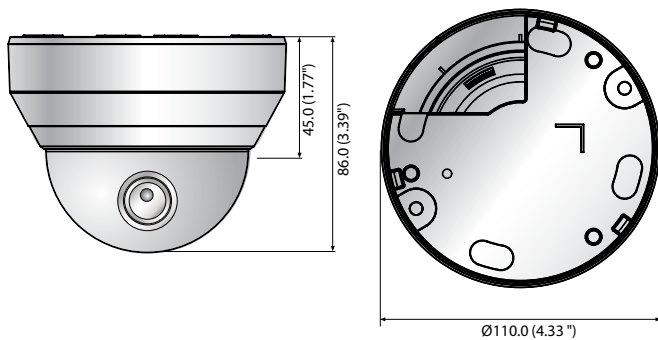

Dimensions

Unit: mm (inch)