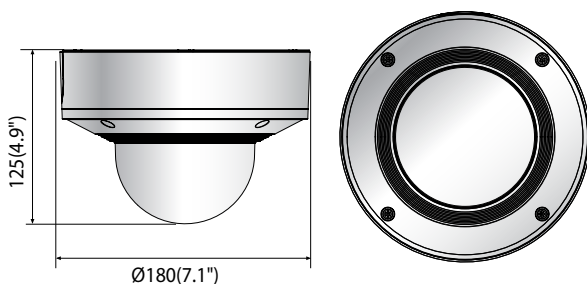

Dimensions

Unit : mm (inch)

Accessories (Optional)

SBP-187HMW /
SBP-187HM

SBC-180B

SPC-100AC

XNV-6081

VIDEO	
Imaging Device	1/2.8" 2MP CMOS
Effective Pixels	1945(H) x 1097(V)
Min. Illumination	Color : 0.015Lux (F1.4, 1./30sec) / B/W : 0.0015Lux (F1.4, 1/30sec)
Video Out	CVBS : 1.0Vp-p / 75Ω composite, 720 x 480(N), 720 x 576(P) for installation USB : Micro USB Type B, 1280 x 720 for installation
LENS	
Focal Length (Zoom Ratio)	2.8~12mm (4.3x) motorized varifocal
Max. Aperture Ratio	F1.4(Wide) ~ F3.6(Tele)
Angular Field of View	H : 119.5°(Wide)~27.9°(Tele) / V : 62.8°(Wide)~15.7°(Tele) / D : 142.1°(Wide)~32.0°(Tele)
Min. Object Distance	0.5m (1.64ft)
Focus Control	Simple focus
Lens Type	DC auto iris, P iris
PAN / TILT / ROTATE	
Pan / Tilt / Rotate Range	0°~360° / -45°~85° / 0°~355°
OPERATIONAL	
Camera Title	Displayed up to 85 characters
Day & Night	Auto (ICR)
Backlight Compensation	BLC, HLC, WDR, SSSR
Wide Dynamic Range	150dB
Digital Noise Reduction	SSNR V
Digital Image Stabilization	Support (built-in gyro sensor)
Defog	Support
Motion Detection	8ea, 8point polygonal zones
Privacy Masking	32ea, polygonal zones - Color : Grey / Green / Red / Blue / Black / White - Mosaic
Gain Control	Low / Middle / High
White Balance	ATW / AWC / Manual / Indoor / Outdoor
LDC	Support
Electronic Shutter Speed	Minimum / Maximum / Anti flicker (2~1/12,000sec)
Digital PTZ	Support (Preset, Group)
Video Rotation	Flip, Mirror, Hallway view (90°/270°)
Analytics	Defocus detection, Directional detection, Fog detection, Face detection, Motion detection, Digital auto tracking, Appear/Disappear, Enter/Exit, Loitering, Tampering, Virtual line, Audio detection, Sound classification, Shock detection
Business Intelligence	People counting, Queue management, Heatmap
Alarm I / O	Input 1ea / Output 1ea
Alarm Triggers	Analytics, Network disconnect, Alarm input
Alarm Events	File upload via FTP and e-mail Notification via e-mail SD/SDHC/SDXC or NAS recording at event triggers Alarm output Handover Audio playback
Audio In	Selectable (mic in/line in), Supply voltage : 2.5VDC (4mA), Input impedance : 2K Ohm
Audio Out	Line out, Max. output level : 1Vrms
NETWORK	
Ethernet	RJ-45 (10/100BASE-T)
Video Compression	H.265/H.264 : Main / Baseline / High, MJPEG
Resolution	1920 x 1080, 1280 x 1024, 1280 x 960, 1280 x 720, 1024 x 768, 800 x 600, 800 x 448, 720 x 576, 720 x 480, 640 x 480, 640 x 360, 320 x 240