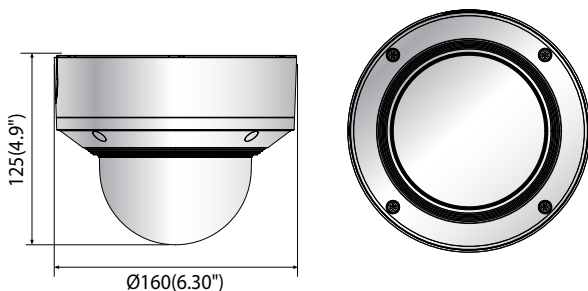

## Key Features

- Max. 2Megapixel & 5Megapixel resolution
- 0.015Lux@F1.4 (Color), 0Lux (B/W, IR LED on) (XND-6081RV)  
0.07Lux@F1.4 (Color), 0Lux (B/W, IR LED on) (XND-8081RV)
- Day & Night (ICR), WDR (150dB / 120dB)
- Hallway View, WiseStreamII Support
- Video & audio analytics, Audio playback
- DIS and shock detection with built-in gyro sensor
- Modular structure, PoE, 12VDC
- IP52, IK10, PoE, 12VDC

## Dimensions

Unit : mm (inch)