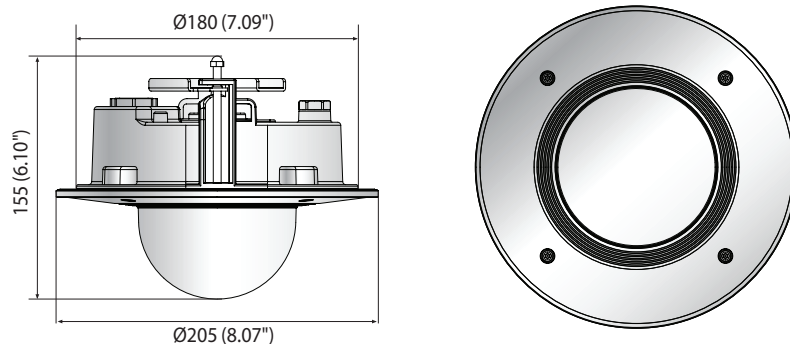

Dimensions

Unit : mm (inch)