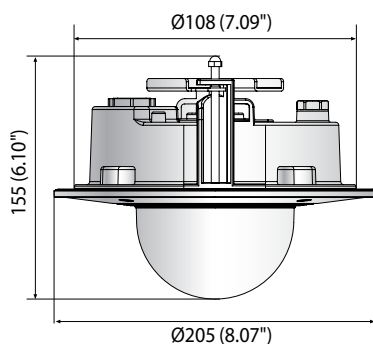

Dimensions

Unit : mm (inch)