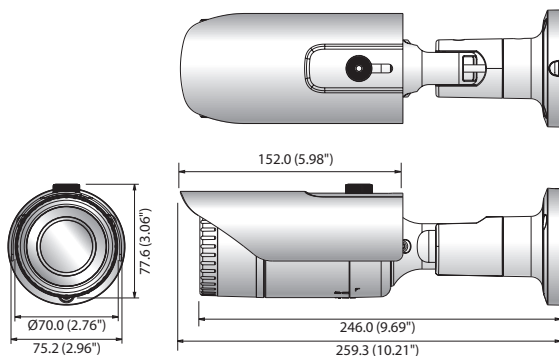

# QNO-8010R/8020R/8030R

5MP Network IR Bullet Camera

## Key Features

- Max. 5Megapixel (2592 x 1944) resolution
- 2.8mm/4mm/6mm fixed lens
- 0.15Lux (Color), 0Lux (B/W, IR LED on)
- Max. 30fps@5MP (H.265 / H.264)
- H.265, H.264, MJPEG codec support, Multiple streaming
- Day & Night, WDR (120dB)
- Tampering, Motion detection, Defocus detection
- Micro SD / SDHC / SDXC memory slot (Max. 128GB)
- Hallway view, WiseStream II support
- IR Viewable length 20m/25m/30m
- IP66, IK10, PoE

## Dimensions

Unit : mm (inch)