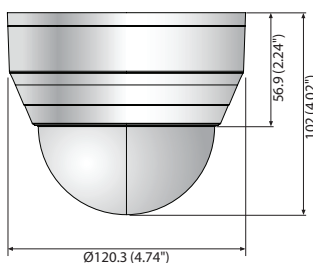

Dimensions

Unit : mm (inch)