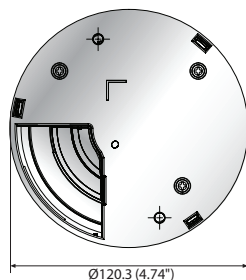

Dimensions

Unit : mm (inch)