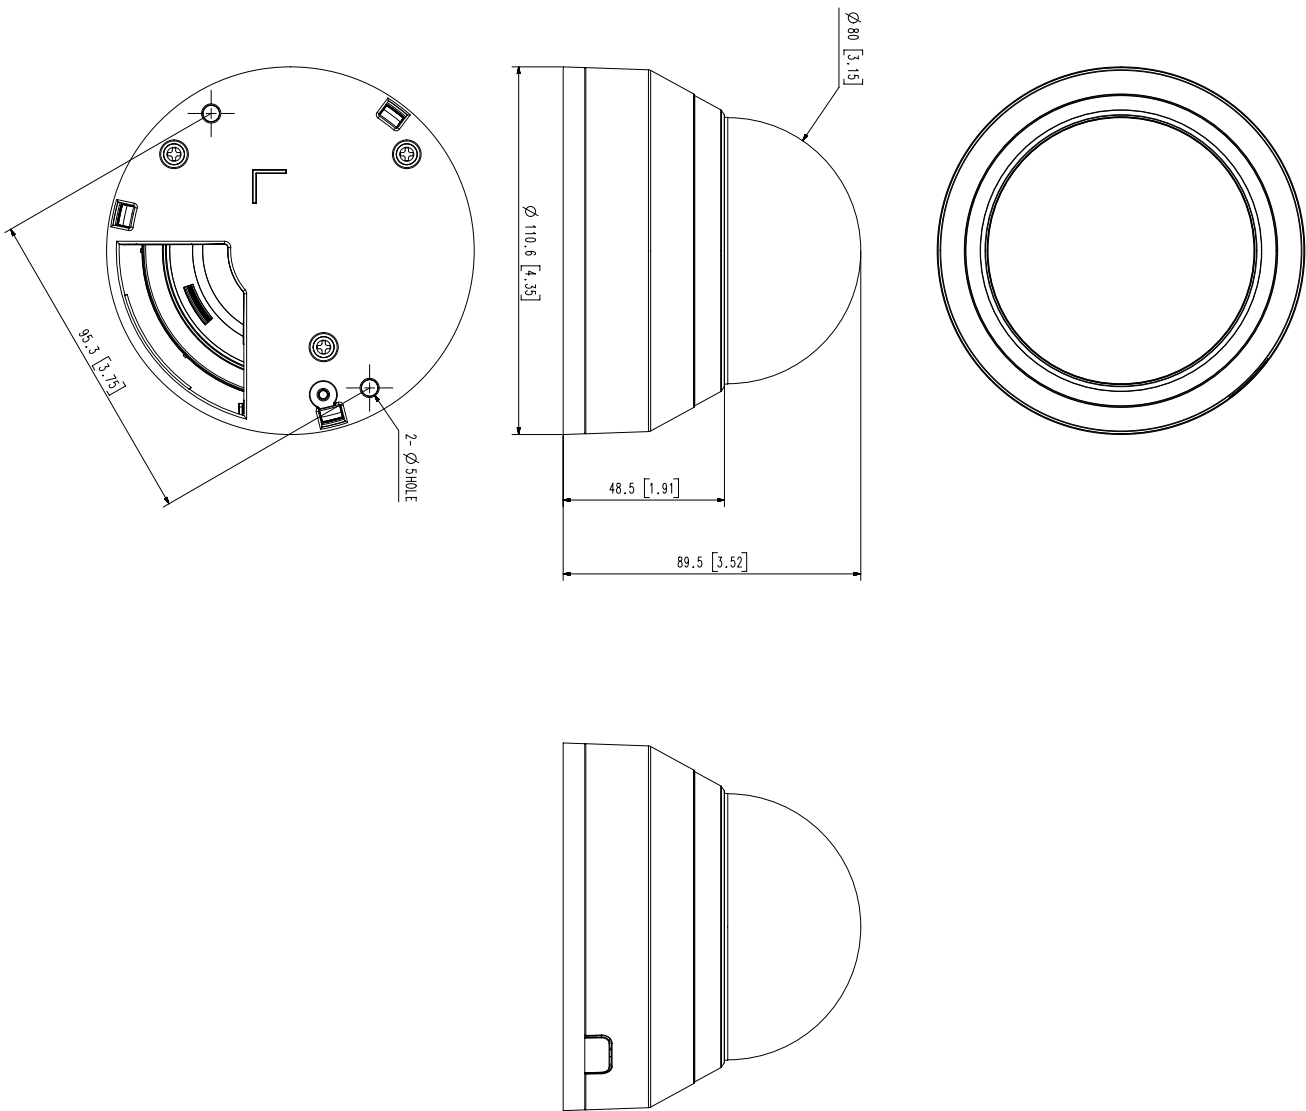

QND-8030R

5M H.265 NW IR Dome Camera

Key Features

- Max. 5Megapixel (2592 x 1944) resolution
- 6mm fixed lens
- 0.15Lux (Color), 0Lux (B/W, IR LED on)
- Max. 30fps@5MP (H.265 / H.264)
- H.265, H.264, MJPEG codec support, Multiple streaming
- Day & Night, WDR (120dB)
- Tampering, Motion detection, Defocus detection
- Micro SD / SDHC / SDXC memory slot (Max. 128GB)
- Hallway view, WiseStream II support
- IR Viewable length 20m, PoE

Dimension

QND-8010R/8020R/8030R
UNIT : mm [inch]