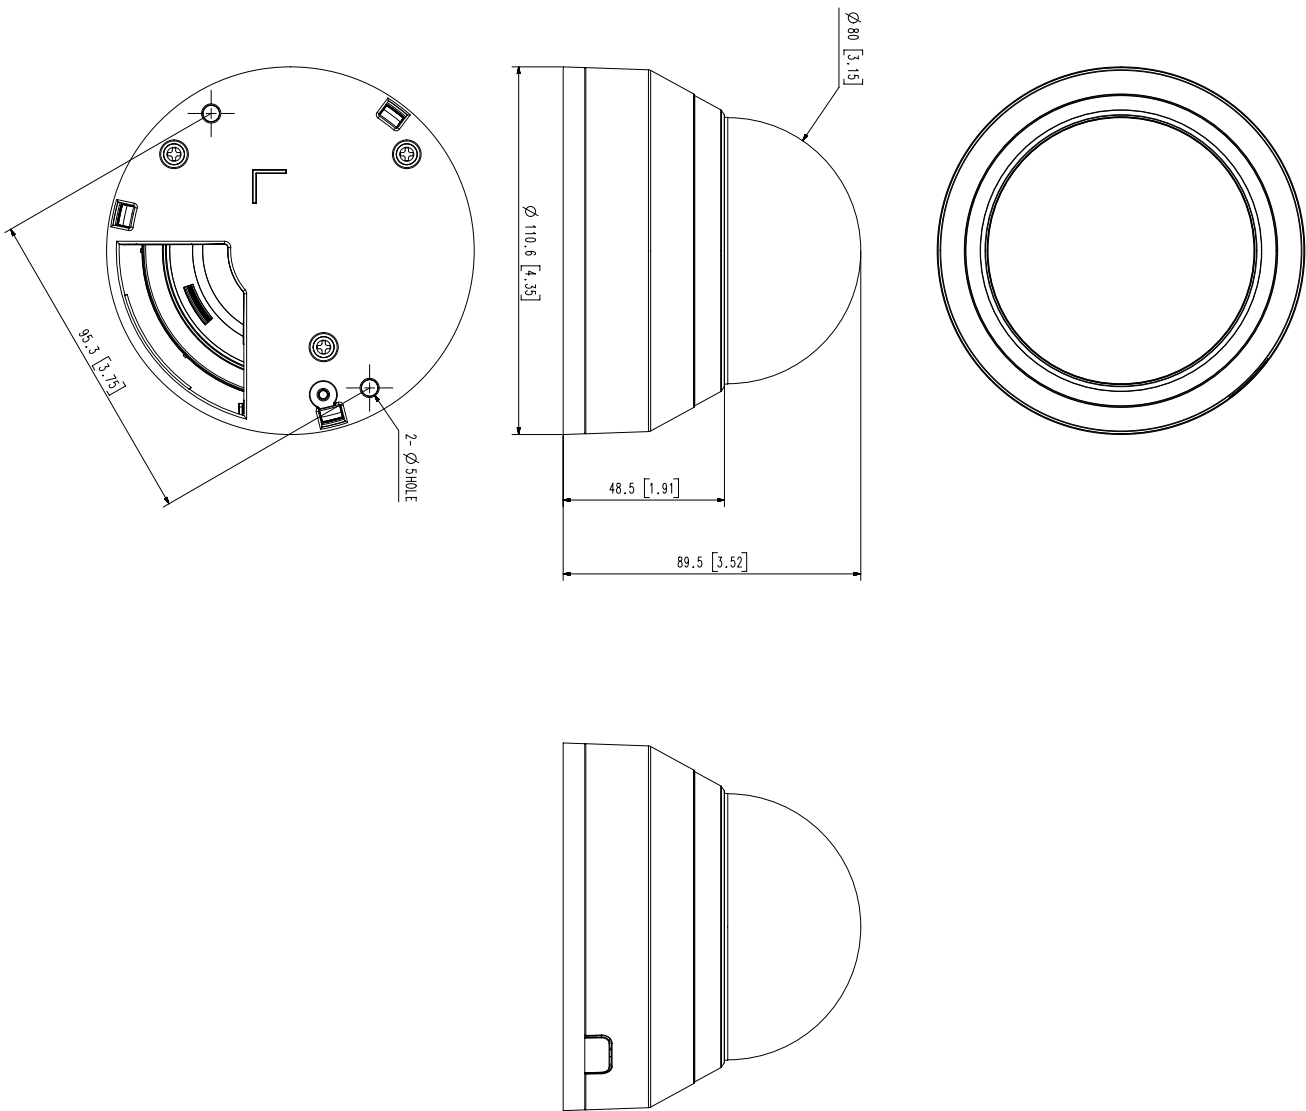

Dimension

QND-8010R/8020R/8030R
UNIT : mm [inch]