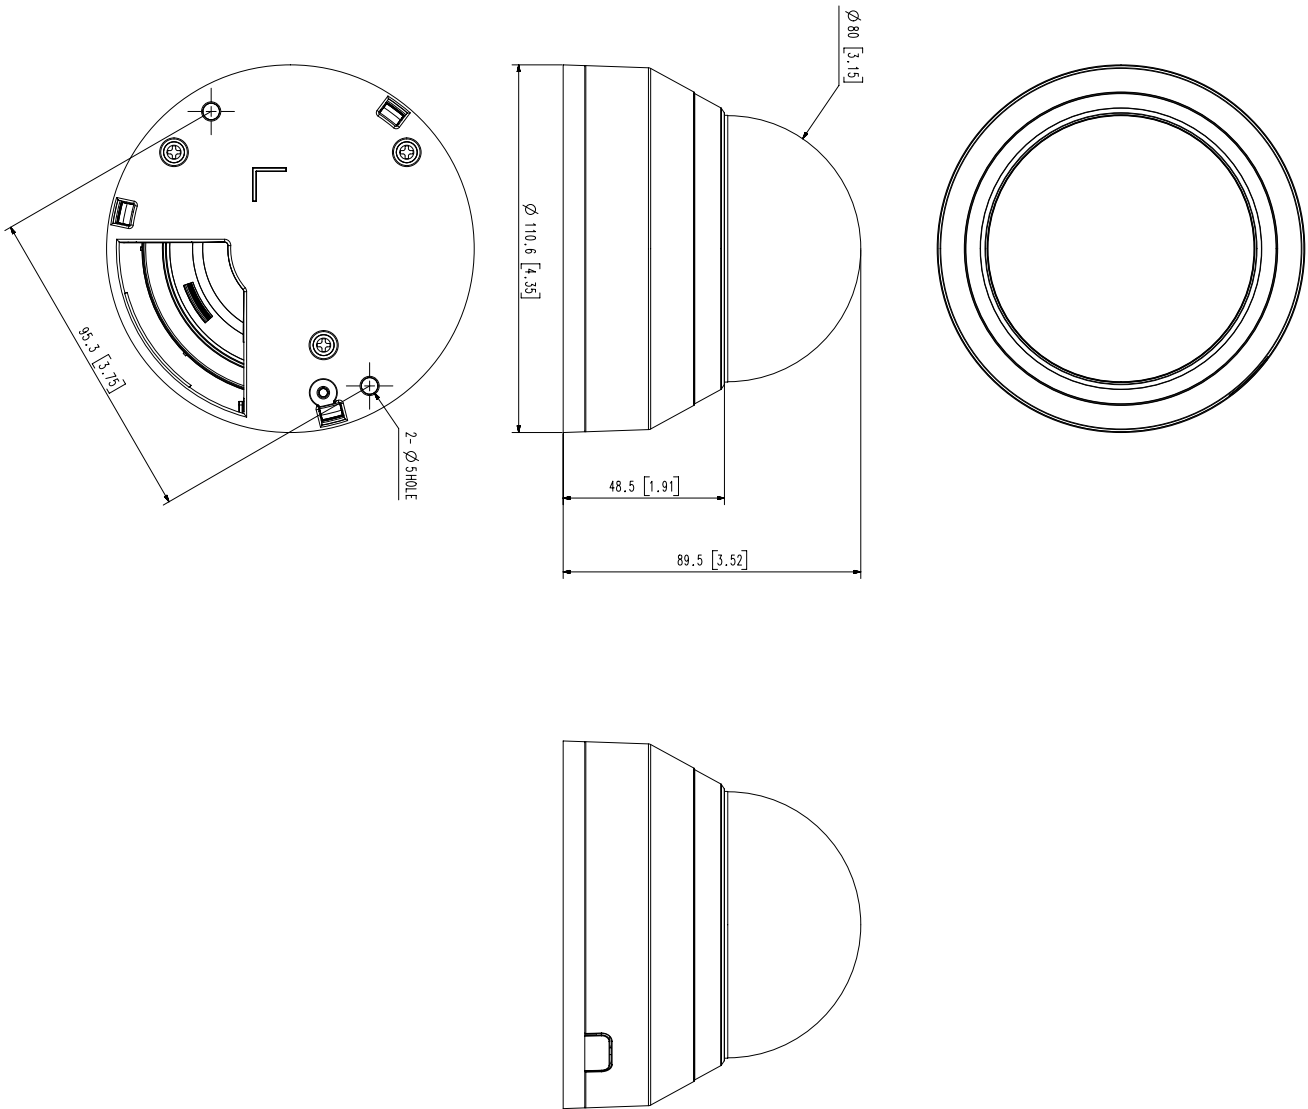

QND-8010R

5M H.265 NW IR Dome Camera

Key Features

- Max. 5Megapixel (2592 x 1944) resolution
- 2.8mm fixed lens
- 0.15Lux (Color), 0Lux (B/W, IR LED on)
- Max. 30fps@5MP (H.265 / H.264)
- H.265, H.264, MJPEG codec support, Multiple streaming
- Day & Night, WDR (120dB)
- Tampering, Motion detection, Defocus detection
- Micro SD / SDHC / SDXC memory slot (Max. 128GB)
- Hallway view, WiseStream II support
- IR Viewable length 20m, PoE

Dimension

QND-8010R/8020R/8030R
UNIT : mm [inch]