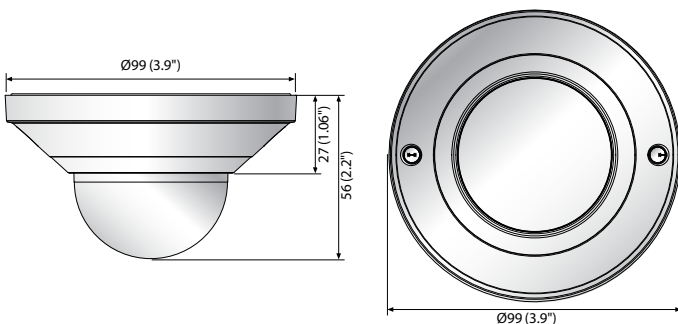

## Key Features

- Max. 2Megapixel (1920 x 1080) resolution
- 2.8mm/4mm fixed lens
- 0.1Lux (Color), WDR (120dB)
- Max. 30fps@2MP (H.265 / H.264)
- H.265, H.264, MJPEG codec support, Multiple streaming
- Tampering, Motion detection, Defocus detection
- Micro SD / SDHC / SDXC memory slot (Max. 128GB)
- Hallway view, WiseStream II support
- LDC, PoE

## Dimensions

Unit: mm (inch)