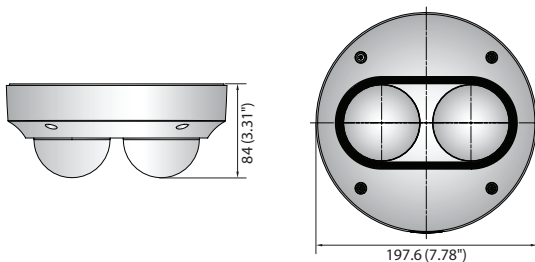

Dimensions

Unit: mm (inch)