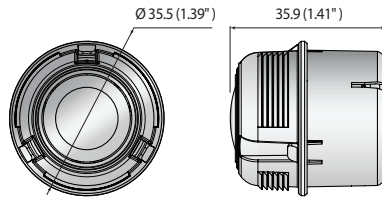

SLA-5M3700D/5M4600D/5M7000D

Exchangeable 5MP lenses for PNM-9000VD

Dimensions

Unit : mm (inch)

Key Features

- 0.16Lux@Color, B/W
- WDR 120dB, Day&Night (Electrical)
- Selectable lens options
- 3.7 / 4.6 / 7.0mm fixed lens

	SLA-5M3700D	SLA-5M4600D	SLA-5M7000D
VIDEO			
Imaging Device	1/1.8" 5MP CMOS	1/1.8" 5MP CMOS	1/1.8" 5MP CMOS
Effective Pixels	2616(H) x 1976(V)	2616(H) x 1976(V)	2616(H)x1976(V)
Min. Illumination	Color : 0.16Lux (F1.6, 1/30sec, 30IRE) B/W : 0.16Lux (F1.6, 1/30sec, 30IRE)"	Color : 0.16Lux (F1.6, 1/30sec, 30IRE) B/W : 0.16Lux (F1.6, 1/30sec, 30IRE)	Color : 0.16Lux (F1.6, 1/30sec, 30IRE) B/W : 0.16Lux (F1.6, 1/30sec, 30IRE)
LENS			
Focal Length (Zoom Ratio)	3.7mm fixed focal	4.6mm fixed focal	7.0mm fixed focal
Max. Aperture Ratio	F1.6	F1.6	F1.6
Angular Field of View	H : 97.5°, V : 71.9°, D : 126.2°	H : 77.9°, V : 57.9°, D : 98.7°	H : 50.7°, V : 37.8°, D : 63.8°
Lens Type	Fixed focal	Fixed focal	Fixed focal
PAN / TILT / ROTATE			
Pan / Tilt / Rotate Range	-90°~+90° / +36~+73° / -180°~+180°	-90°~+90° / +36~+73° / -180°~+180°	-90°~+90° / +36~+73° / -180°~+180°
OPERATIONAL			
Wide Dynamic Range	120dB	120dB	120dB
Day & Night	Auto (Electrical)	Auto (Electrical)	Auto (Electrical)
MECHANICAL			
Color / Material	Black / Plastic	Black / Plastic	Black / Plastic
Product dimensions / weight	Ø35.5 x 35.9mm (1.40 x 1.41") / 35g (0.08 lb)	Ø35.5 x 35.9mm (1.40 x 1.41") / 35g (0.08 lb)	Ø35.5 x 35.9mm (1.40 x 1.41") / 35g (0.08 lb)